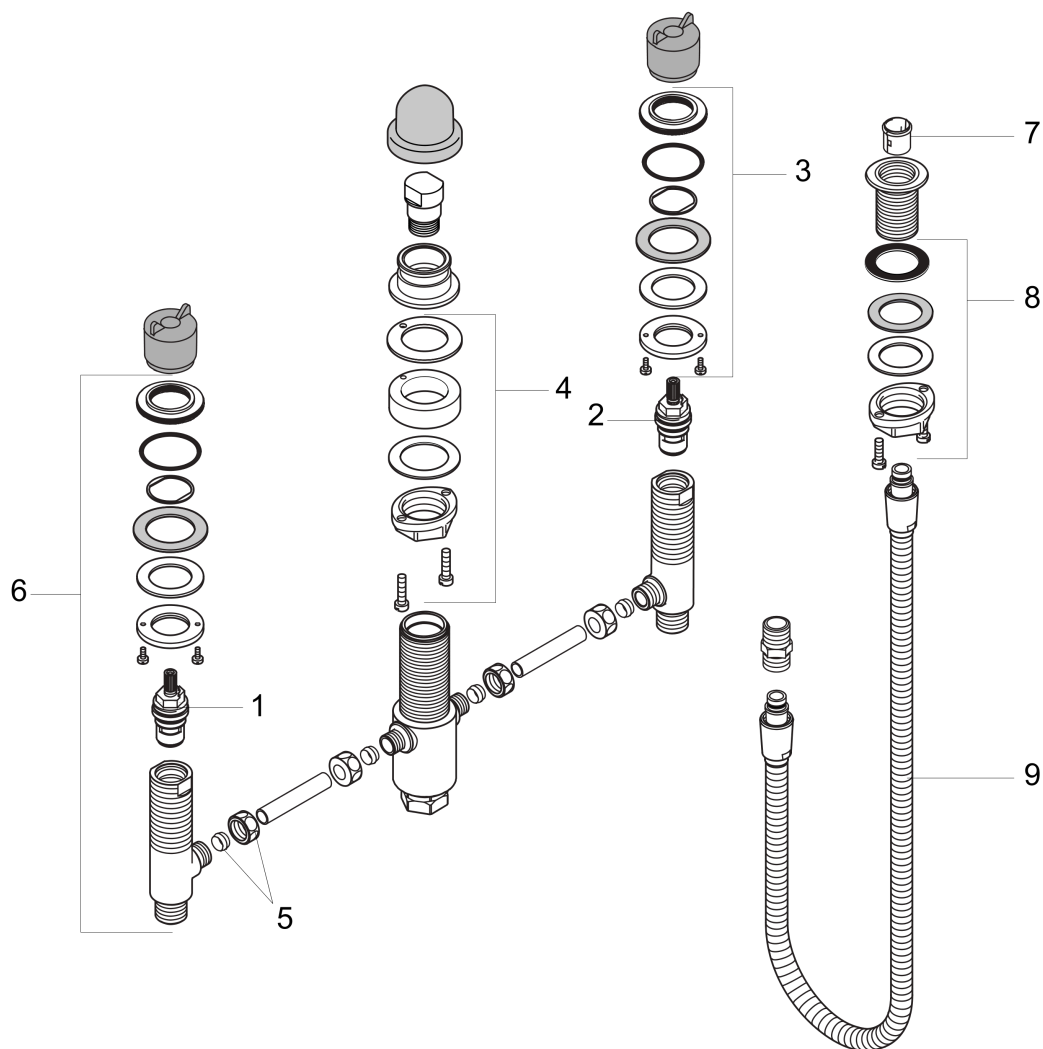

Rough, 4-Hole Roman Tub Set
 Finishes : n.a. Part no. : **06646000**

Description

Features

- 1/2" NPT
- 90° ceramic valves

Product image

Scale drawing

Rough, 4-Hole Roman Tub Set
 Finishes : n.a. Part no. : 06646000

Exploded drawing

Year of production: >10/03

Rough, 4-Hole Roman Tub Set
 Finishes : n.a. Part no. : **06646000**

Spare parts list

Year of production: >10/03

Pos.	Description	Part no.	PC	PU
1	shut off unit right closing	94009000	0	1
2	shut off unit left closing	94008000	0	1
3	fixing set for shut off unit	88540000	0	1
4	fixing set for 4 hole bath mixer spout	96080000	0	1
5	squeezing connection	88513000	0	1
6	fixing set for shut off unit	96078000	0	1
7	insert for shower holder	96942000	0	1
8	fixing set (Ø 32)	13961000	0	1
9	shower hose	97161000	0	1