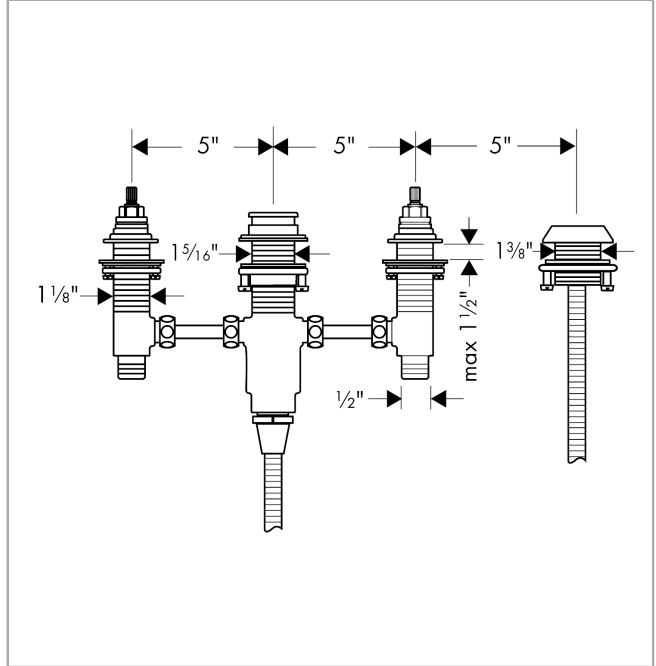

Rough, 4-Hole Roman Tub Set
 Finishes : n.a. Part no. : **06646000**

Description

Features

- 1/2" NPT
- 90° ceramic valves

Product image

Scale drawing

Rough, 4-Hole Roman Tub Set
 Finishes : n.a. Part no. : 06646000

Exploded drawing

Year of production: >10/03

Rough, 4-Hole Roman Tub Set
 Finishes : n.a. Part no. : **06646000**

Spare parts list

Year of production: >10/03

Pos.	Description	Part no.	PC	PU
1	shut off unit right closing	94009000	0	1
2	shut off unit left closing	94008000	0	1
3	fixing set for shut off unit	88540000	0	1
4	fixing set for 4 hole bath mixer spout	96080000	0	1
5	squeezing connection	88513000	0	1
6	fixing set for shut off unit	96078000	0	1
7	insert for shower holder	96942000	0	1
8	fixing set (Ø 32)	13961000	0	1
9	shower hose	97161000	0	1