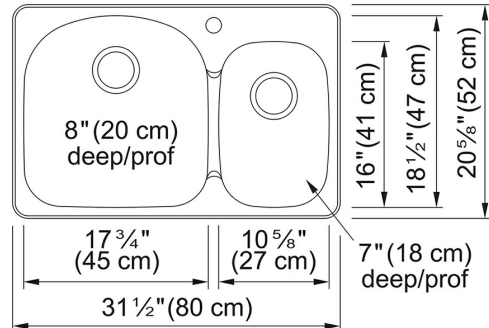

QDC2031R-8-1 Stainless Steel | 101.0045.160

FAMILY : Sinks | SERIES : Steel Queen | FINISH : Stainless Steel | INSTALLATION TYPE : Topmount | MODEL : QDC2031R-8-1 | PRODUCT LINE : Kitchen sink

TECHNICAL DATA

Width overall	20 1/2"
Length overall	31 1/4"
Width of large bowl	16"
Length of large bowl	14"
Depth of large bowl	7"
Width of small bowl	16"
Length of small bowl	14"
Depth of small bowl	7"
Cabinet Size	33"
Number of Bowls	2
Waste Outlet Diameter	3 1/2"
Cut-Out Template	Yes
Faucet Hole	1
Type of Material	20 Gauge Stainless Steel
Surface Finish	H-HIGH-GLOSS/MIRROR
Special feature	SPELLWAY-BETWEEN-BOWLS
Waste Kit Included	no
EZ Torque Installation	Yes

QDC2031R-8-1 Stainless Steel | 101.0045.160

FAMILY : Sinks | SERIES : Steel Queen | FINISH : Stainless Steel | INSTALLATION TYPE : Topmount | MODEL : QDC2031R-8-1 | PRODUCT LINE : Kitchen sink

RELATED PRODUCTS