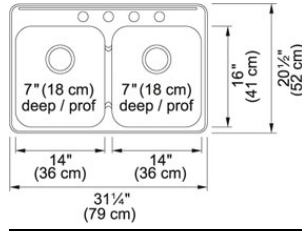

101.0045.178