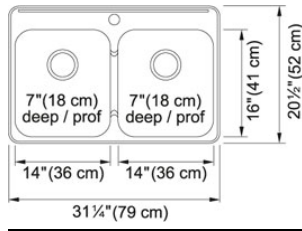

QDC2031R-8-1 Stainless Steel | 101.0045.160

FAMILY : Sinks | SERIES : Steel Queen | FINISH : Stainless Steel | INSTALLATION TYPE : Topmount | MODEL : QDC2031R-8-1 | PRODUCT LINE : Kitchen sink

RELATED PRODUCTS

101.0045.176