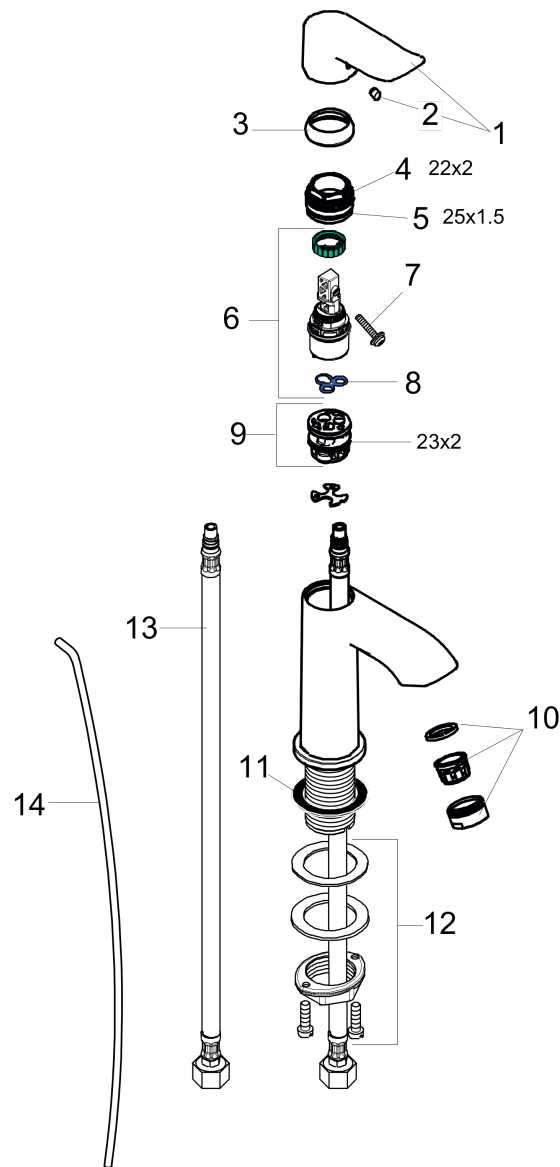

Metris
Single-Hole Faucet 100 with Pop-Up Drain, 1.2 GPM
 Finishes : **chrome** Part no. : **31088001**

Description

Features

- Spray modes: Aerated spray
- Flow: 1.2 GPM (4.5 L/Min)
- Ceramic cartridge
- Includes pop-up drain

Technology

Product image

Scale drawing

Metris
Single-Hole Faucet 100 with Pop-Up Drain, 1.2 GPM
 Finishes : **chrome** Part no. : **31088001**

Exploded drawing

Year of production: >07/16

Metris

Single-Hole Faucet 100 with Pop-Up Drain, 1.2 GPM

Finishes : **chrome** Part no. : **31088001**

Spare parts list

Year of production: >07/16

Pos.	Description	Part no.	PC	PU
1	handle	95520000	0	1
2	screw cover	96338000	0	1
3	flange	98863000	0	1
4	O-Ring 22x2	98185000	0	1
5	O-ring 25x1,5	98146000	0	1
6	cartridge, assy	95973001	0	1
7	locking screw for handle	95140000	0	1
8	seal	98865000	0	1
9	adapter for cartridge	98866000	0	1
10	aerator M24x1 (4,5 l/min)	92877000	0	1
11	flat seal	98749000	0	1
12	fixing set (Ø 32)	13961000	0	1
13	connection hose 18½" M8x0,75 3/8"	96321001	0	1
14	pull rod	96657000	0	1
a	pop up waste	88509000	0	1
b	nut	98864000	0	1