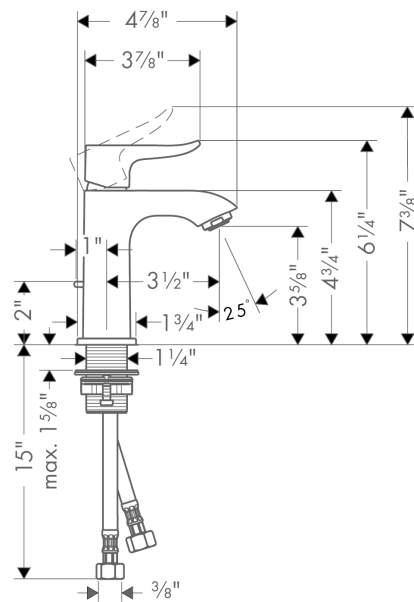

Metris
Single-Hole Faucet 100 with Pop-Up Drain, 1.2 GPM
 Finishes : **chrome** Part no. : **31088001**

Description

Features

- Spray modes: Aerated spray
- Flow: 1.2 GPM (4.5 L/Min)
- Ceramic cartridge
- Includes pop-up drain

Technology

Product image

Scale drawing

Metris
Single-Hole Faucet 100 with Pop-Up Drain, 1.2 GPM
 Finishes : **chrome** Part no. : **31088001**

Exploded drawing

Year of production: >07/16

Metris

Single-Hole Faucet 100 with Pop-Up Drain, 1.2 GPM

Finishes : **chrome** Part no. : **31088001**

Spare parts list

Year of production: >07/16

Pos.	Description	Part no.	PC	PU
1	handle	95520000	0	1
2	screw cover	96338000	0	1
3	flange	98863000	0	1
4	O-Ring 22x2	98185000	0	1
5	O-ring 25x1,5	98146000	0	1
6	cartridge, assy	95973001	0	1
7	locking screw for handle	95140000	0	1
8	seal	98865000	0	1
9	adapter for cartridge	98866000	0	1
10	aerator M24x1 (4,5 l/min)	92877000	0	1
11	flat seal	98749000	0	1
12	fixing set (Ø 32)	13961000	0	1
13	connection hose 18½" M8x0,75 3/8"	96321001	0	1
14	pull rod	96657000	0	1
a	pop up waste	88509000	0	1
b	nut	98864000	0	1