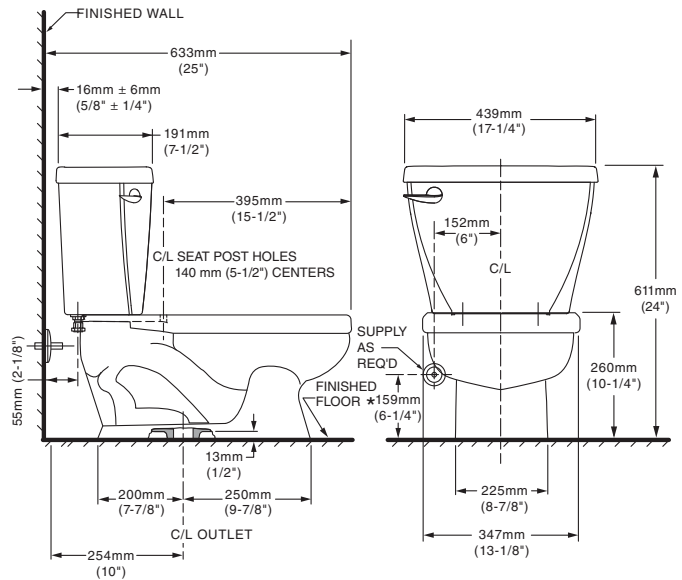

Separate Component Parts:

- 3128 001** Round Front Universal Bowl
- 4119 228** Tank complete with coupling components and tank trim (1.07gpf/4.8Lpf)

Nominal Dimensions:

633 x 439 x 611mm
(25" x 17-1/4" x 24")

Component parts:

- 5385 010** Seat and cover

Alternate Tank Configurations Available:

- 4019 828** Tank complete with trip lever on right side

Compliance Certifications -

Meets or Exceeds the Following Specifications:

- ASME A112.19.2-2008/CSA B45.1-08 for Vitreous China Fixtures.

NOTES:

THIS COMBINATION IS DESIGNED TO ROUGH-IN AT A MINIMUM DIMENSION OF 254MM (10) FROM FINISHED WALL TO C/L OF OUTLET.

SUPPLY NOT INCLUDED AND MUST BE ORDERED SEPARATELY.

* DIMENSION SHOWN FOR LOCATION OF SUPPLY IS SUGGESTED.

IMPORTANT: Dimensions of fixtures are nominal and may vary within the range of tolerance established by ANSI Standard A112.19.2

These measurements are subject to change or cancellation. No responsibility is assumed for use of superseded or voided pages.