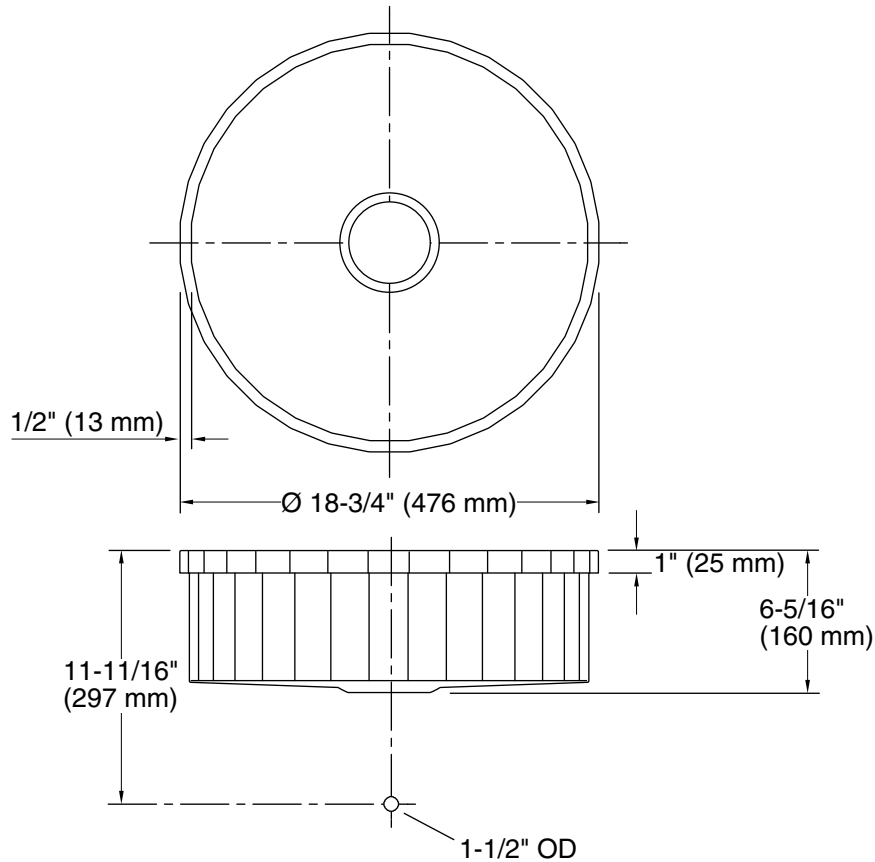

Features

- 21" (533 mm) minimum base cabinet width.
- Single bowl.
- 6" (152 mm) depth.
- Small size fits compact spaces.

Material

- Handcrafted from 14-gauge stainless steel.
- Premium 14-gauge stainless steel.

Technical Information

All product dimensions are nominal.

- Bowl configuration: Single
- Installation: Top-mount
- Min. base cabinet width: 21" (533 mm)
- Bowl area (Only): Diameter: 17-3/4" (451 mm)
 Bowl depth: 6" (152 mm)
- Drain hole: 3-5/8" (92 mm)
- Template: 1220554-7, required, included