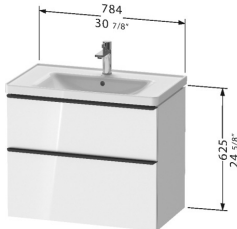

**D-Neo Vanity unit wall-mounted # DE4355**

| &lt; 30 7/8" Inch &gt; |

Vanity unit wall-mounted	Dimension	Weight	Order number
1 drawer, 1 pull-out compartment, upper drawer including cut-out for siphon and siphon cover, for D-Neo # 236780			
<b>Colors</b>			
M07 Concrete Gray Matte (Decor) M16 Black Oak M18 White Matte M21 Walnut Dark (Decor) M22 White High Gloss (Decor) M30 Natural Oak M35 Oak Terra M43 Basalt Matte (Decor) M49 Graphite Matt (Decor) M53 Chestnut Dark (Decor) M75 Linen (Decor) M79 Natural Walnut (Decor) M91 Taupe Matte (Decor)			
<b>Variant</b>			
	30 7/8" x 17 3/4" Inch		DE4355
<b>Infobox</b>			
Dividing system optional for self-install # UV 9845			
<b>Suitable products</b>			
Dividing system self-install dividing system including lid, Black Diamond, for vanity unit, 4 1/2" x 12 5/8" Inch	4 1/2" x 12 5/8" Inch		UV9845
Furniture washbasin with overflow, with faucet deck, underside fully glazed, hardware included, wall-mounted, 31 1/2" x 18 7/8" Inch	31 1/2" x 18 7/8" Inch		236780

All drawings contain the necessary measurements which are subject to standard tolerances. They are stated in inch & mm and are non-binding. Exact measurements, in particular for customized installation scenarios, can only be taken from the finished ceramic piece.