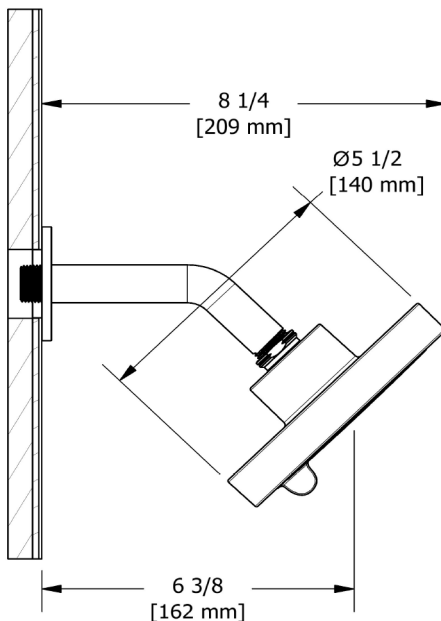

U.S.A.
houseofrohl.ca/support
1-800-777-9762

QUEBEC / MARITIMES / WESTERN CANADA
houseofrohl.ca/support
1-866-473-8442

ONTARIO
houseofrohl.ca/support
1-800-287-5354