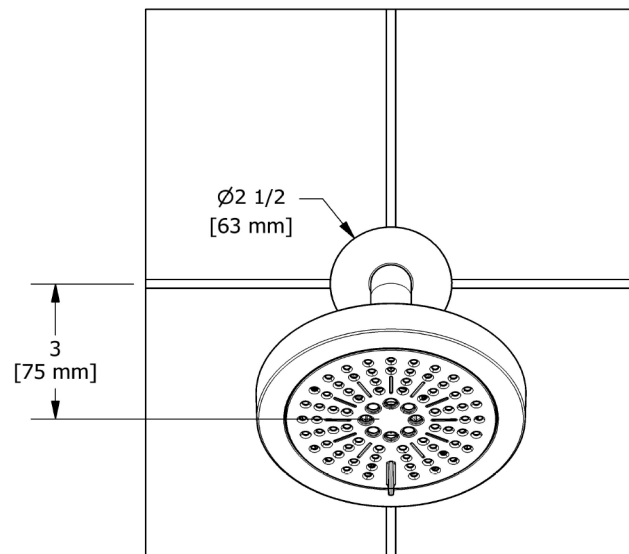

U.S.A.
houseofrohl.ca/support
1-800-777-9762

QUEBEC / MARITIMES / WESTERN CANADA
houseofrohl.ca/support
1-866-473-8442

ONTARIO
houseofrohl.ca/support
1-800-287-5354