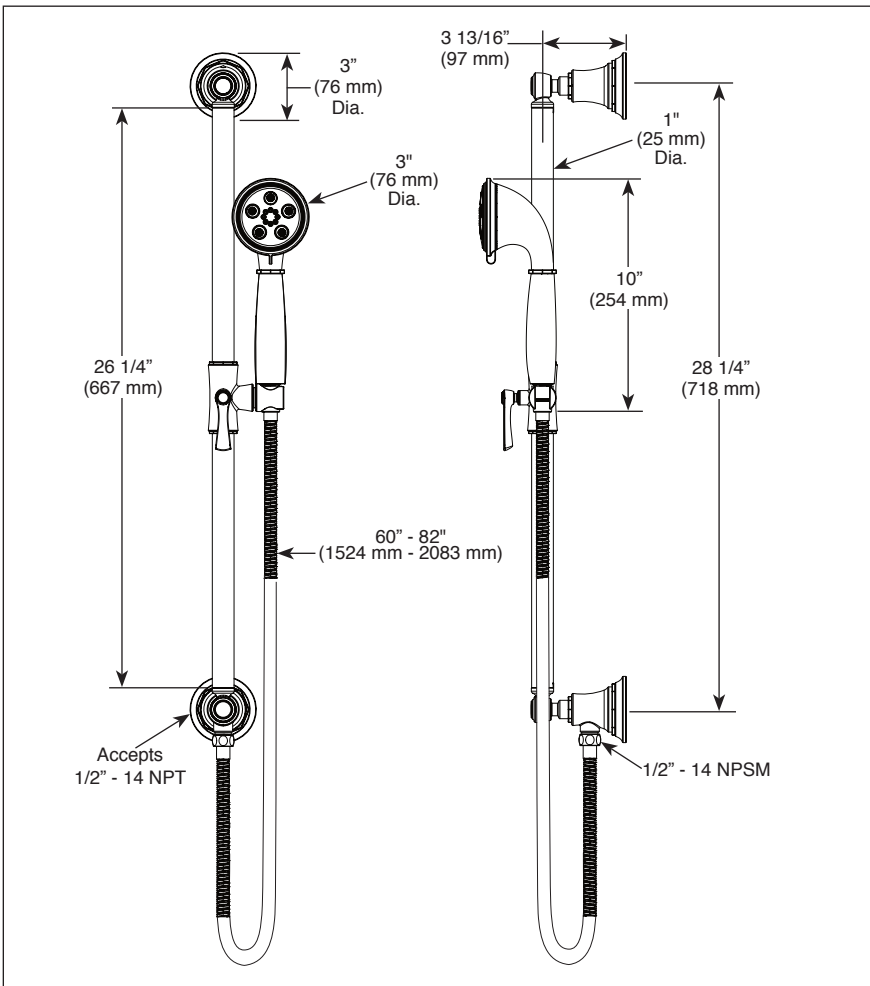

88761▲

Submitted Model No.:

Specific Features:

▲ Designate proper finish suffix

Spray Pattern

H₂Okinetic Technology®

Massaging Spray

Pause

◆ Your Brizo Faucet hand shower incorporates a backflow protection system that has been tested to be in compliance with ASME A112.18.3. It incorporates two certified check valves in series, which operate independently and are integral, non-serviceable parts of the wand assembly.

BSP-B-88761 Rev. D

BRIZO®

HAND SHOWER W/ SLIDE BAR

■ Rook™ Collection

FEATURES:

- Multi function handshower featuring H₂Okinetic Technology®

STANDARD SPECIFICATIONS:

- Maximum 1.75 gpm @ 80 psi, 6.6 L/min @ 550 kPa
- Wall bar with adjustable slide (allows for adjustable shower height). Not to be used as a grab bar.
- 60" - 82" (1524 mm - 2083 mm) stretchable finished metal hose
- Wall bar includes integrated elbow for hose connection
- Slide bar can be installed with hose connection on top if desired