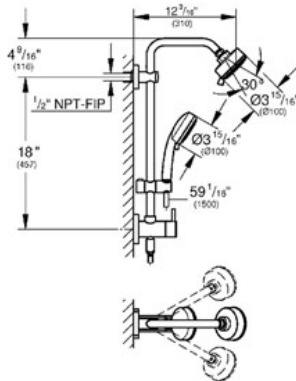

RETRO-FIT 100 Shower System*

MODEL # 26194

GROHE CANADA, INC. | 5900 Avebury Road, Mississauga, Ontario, Canada L5R 3M3
Phone: 905-271-2929 | Fax: 905-271-9494 | info@grohe.ca

Pure Freude
an Wasser

GROHE

Product Description: Shower System*

Standard Specification:

Consisting of:

- Built-in diverter allows change between:
  New Tempesta Cosmopolitan 100 head shower 2 sprays (26 078)
- GROHE Rain O2, Rain
- With ball joint
- Rotation angle $\pm 15^\circ$
- New Tempesta Cosmopolitan 100 hand shower 2 sprays (27 571)
  Rain, Jet
- Adjustable in height with gliding element
- Metal shower hose 59" (28 417)
- Angle adapter
- Max Flow Rate 1.75 gpm
- **GROHE EcoJoy®** technology for less water and perfect flow
- **GROHE DreamSpray®** perfect spray pattern
- **GROHE StarLight®** finish
- **SpeedClean** anti-lime system
- **Inner WaterGuide** for a longer life
- **Twistfree** to prevent hose from twisting
- **Suitable for instantaneous heaters from 18 kW/h**

Color:

- 26194 000 chrome