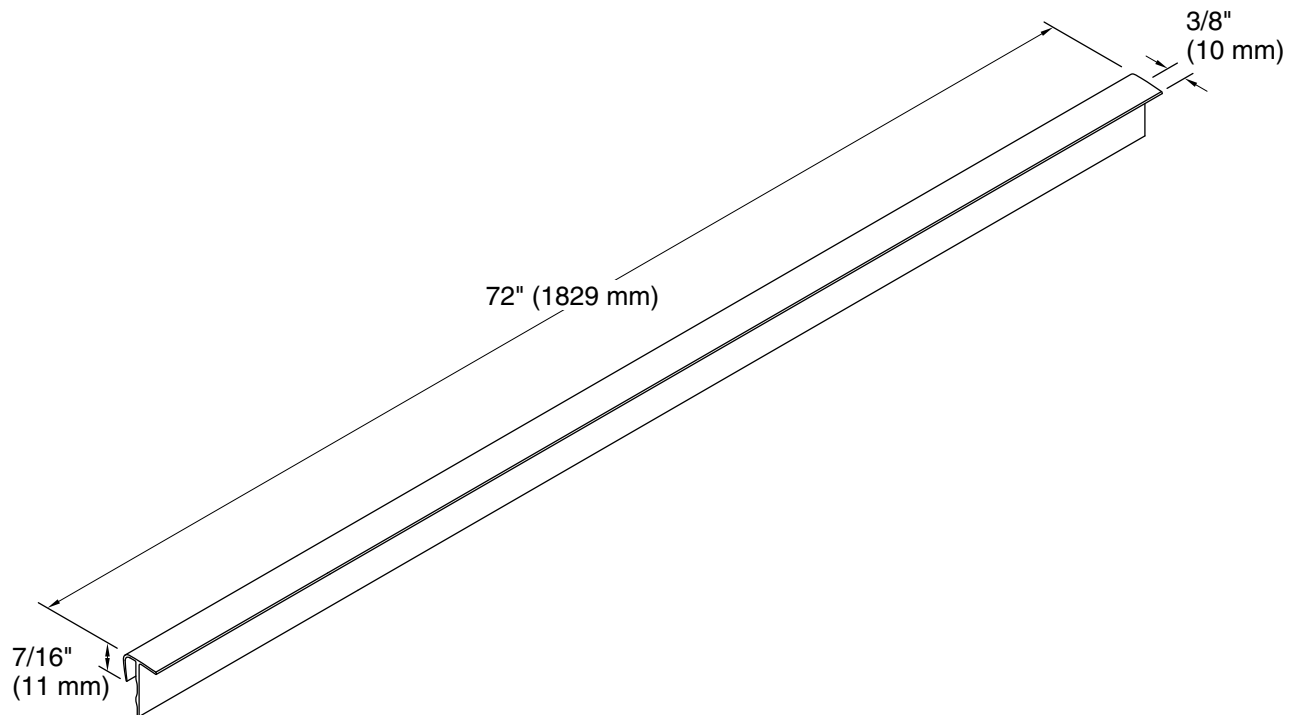

Technical Information

All product dimensions are nominal.

Material: Anodized Aluminum, Powder-coated Aluminum

Notes

Install this product according to the installation guide.