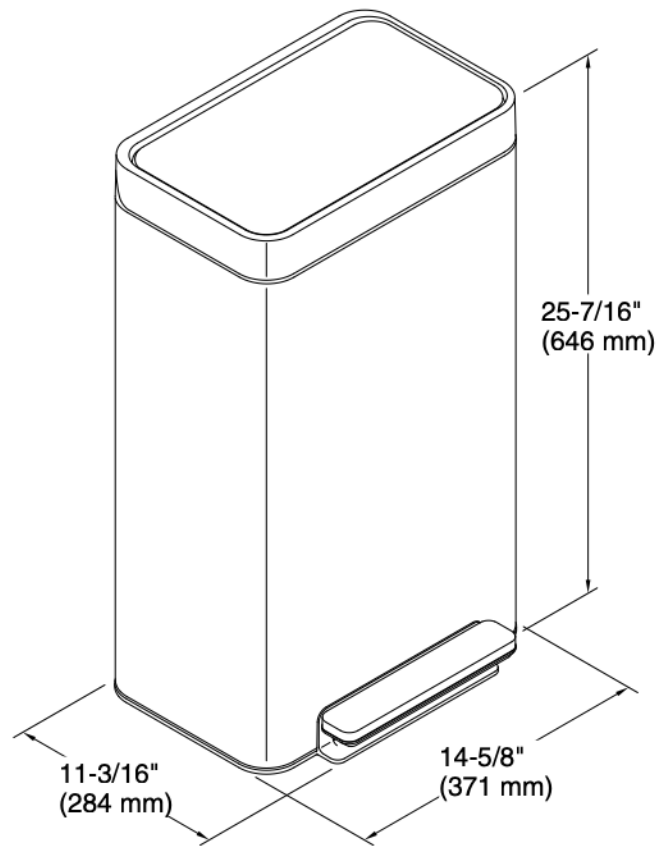

Technical Information

All product dimensions are nominal.

Material: Stainless Steel