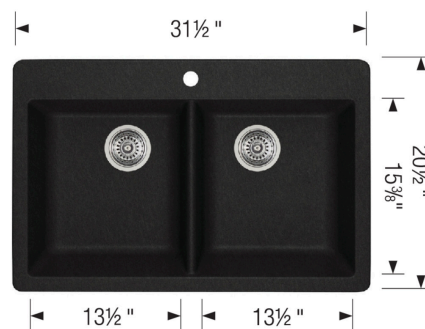

Sink Specifications

Colour	SKU
Anthracite	400977
Café	400978
White	400979
Truffle	401283
Cinder	401424
Coal Black	402678
Soft White	402868
Volcano Gray	402913

HORIZON 210 SILGRANIT

Design and planning tips

- Min cabinet size: 33 in (840 mm)

Specifications:

Sink template, Installation instructions, 3 1/2" (90 mm) stainless steel strainer, Limited Lifetime Warranty

4 additional knock-out holes are available for accessories.