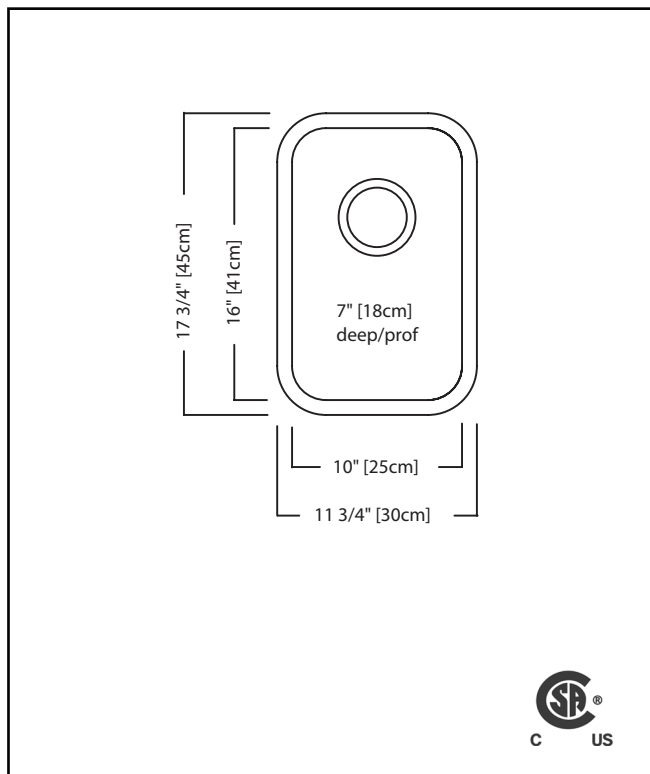

KINDRED

STEEL QUEEN

SINGLE BOWL 20 GAUGE UNDERMOUNT

MODEL: QSU1812-7

- ✓ Resilient finish offers lasting durability
- ✓ Rear off-set drain maximizes the usable bottom surface of the bowl while also creating extra cabinet space beneath the sink
- ✓ Sound dampening system that reduces excess noise from running water and disposal vibration
- ✓ Undermount installation creates a seamless profile to bring sleek style to any kitchen

TECHNICAL FEATURES

OVERALL SINK SIZE (OD)	17 3/4" FB x 11 3/4" LR
BOWL SIZE (ID)	16" FB x 10" LR x 7" DP
MINIMUM CABINET SIZE	15"
MATERIAL	20 Gauge
CORNER RADIUS	50 mm
STAINLESS STEEL FINISH	Satin Finish Bowl with Silk Finished Rim
DRAIN HOLE LOCATION	Rear
INSTALLATION TYPE	Undermount
SOUND COATING	Undercoating
WEIGHT	5.7 lbs
WARRANTY	Limited Lifetime
COUNTRY OF ORIGIN	Canada