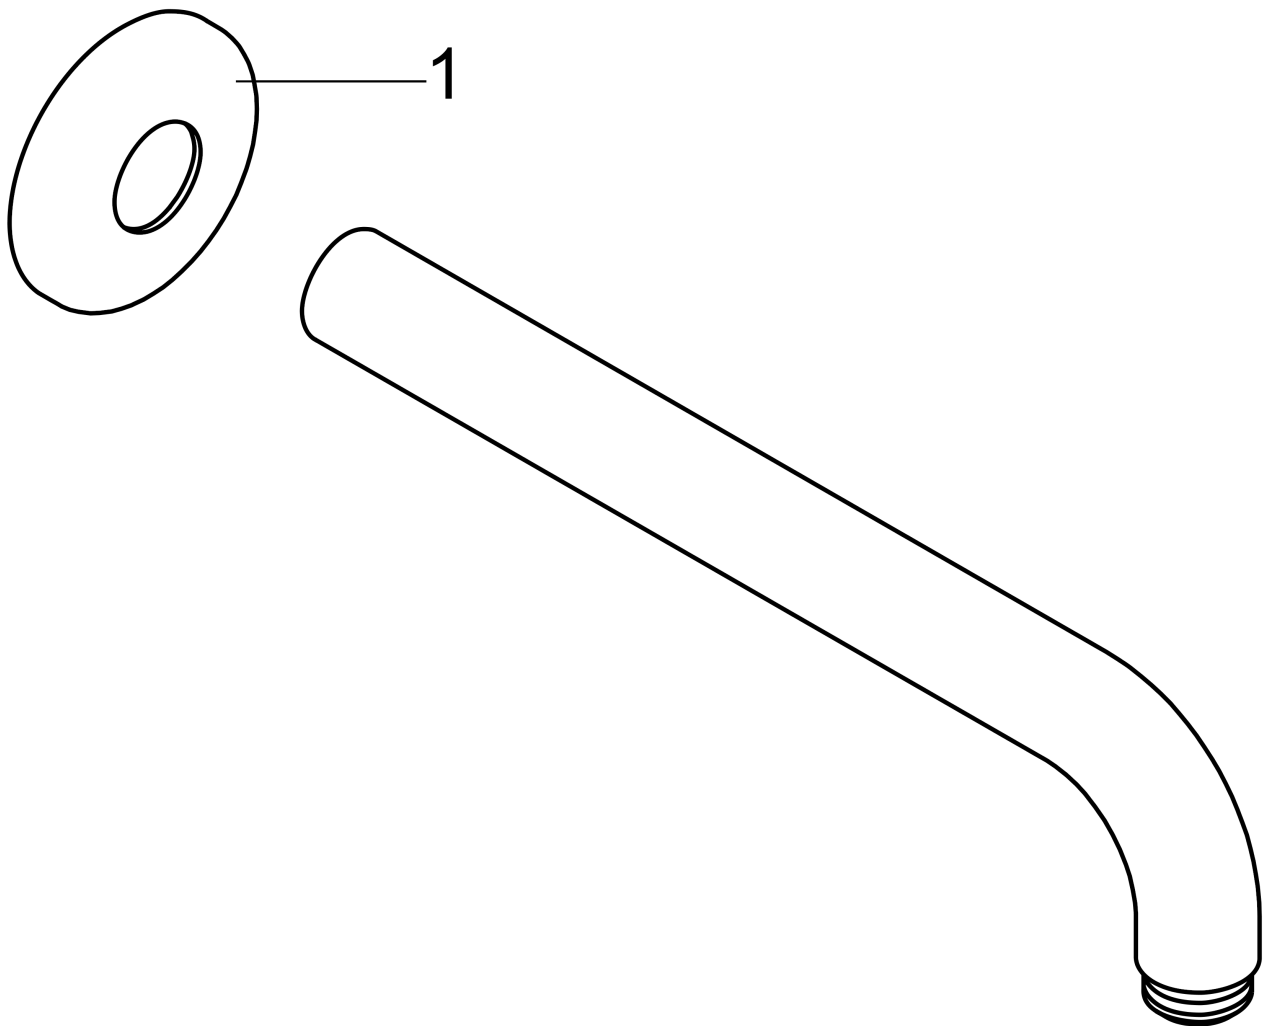

**Showerarm Raindance 9"**

Finishes : **chrome** Part no. : **27422001**

**Description**

**Features**

- length: 9.06"
- Brass
- connection type: 1/2" NPT
- 1/2" NPT
- Escutcheon

**Product image**

**Scale drawing**

**Showerarm Raindance 9"**

Finishes : **chrome**    Part no. : **27422001**

**Exploded drawing**

Year of production: >11/03

**Showerarm Raindance 9"**

Finishes : **chrome**    Part no. : **27422001**

**Spare parts list**

Year of production: >11/03

<b>Pos.</b>	<b>Description</b>	<b>Part no.</b>	<b>PC</b>	<b>PU</b>
1	escutcheon	28454000	0	1