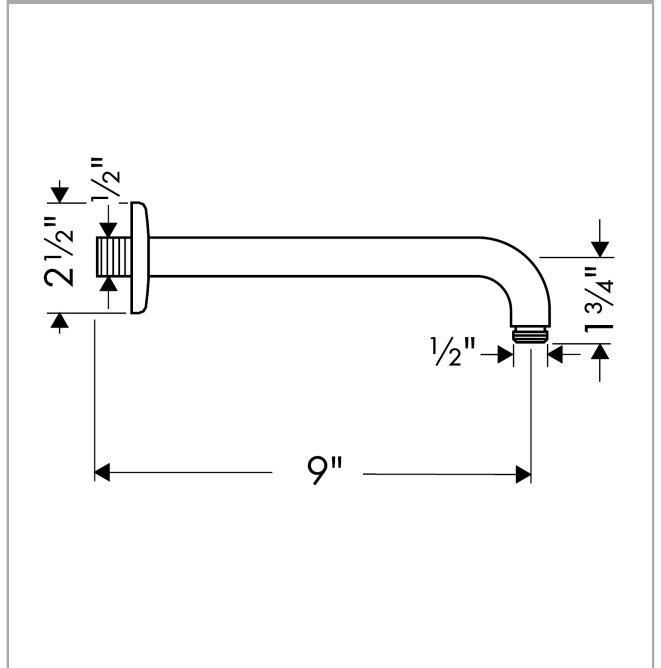

**Showerarm Raindance 9"**

Finishes : **chrome** Part no. : **27422001**

**Description**

**Features**

- length: 9.06"
- Brass
- connection type: 1/2" NPT
- 1/2" NPT
- Escutcheon

**Product image**

**Scale drawing**

**Showerarm Raindance 9"**

Finishes : **chrome**    Part no. : **27422001**

**Exploded drawing**

Year of production: >11/03

**Showerarm Raindance 9"**

Finishes : **chrome**    Part no. : **27422001**

**Spare parts list**

Year of production: >11/03

<b>Pos.</b>	<b>Description</b>	<b>Part no.</b>	<b>PC</b>	<b>PU</b>
1	escutcheon	28454000	0	1