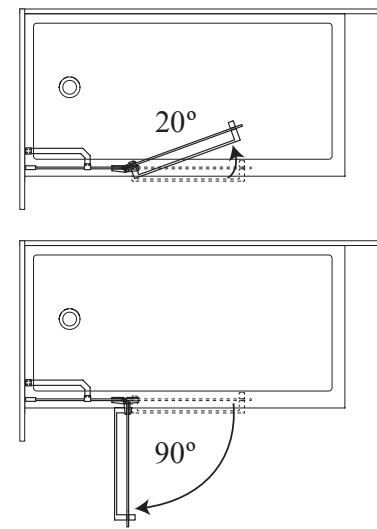

Important: Dimensions are approximated and are subject to changes. Please refer to the installation instructions.

ONCE UPON A TIME...WATER®

1355, 2e Rue, Parc industriel
Sainte-Marie (Québec)
Canada G6E 1G9

T 418-387-9090
1-877-GO-KALIA (1-877-465-2542)
F 418-87-9089

KaliaStyle.com