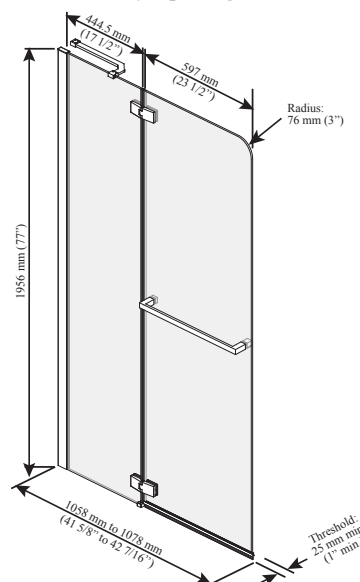

WARRANTY

Kalia Inc. guarantees all aspects of its products to be free of defects in material and workmanship for normal residential use. **Refer to the warranty included with the Kalia products for details.**

DR1684-110-003; Left opening shown

Mobile panel movements