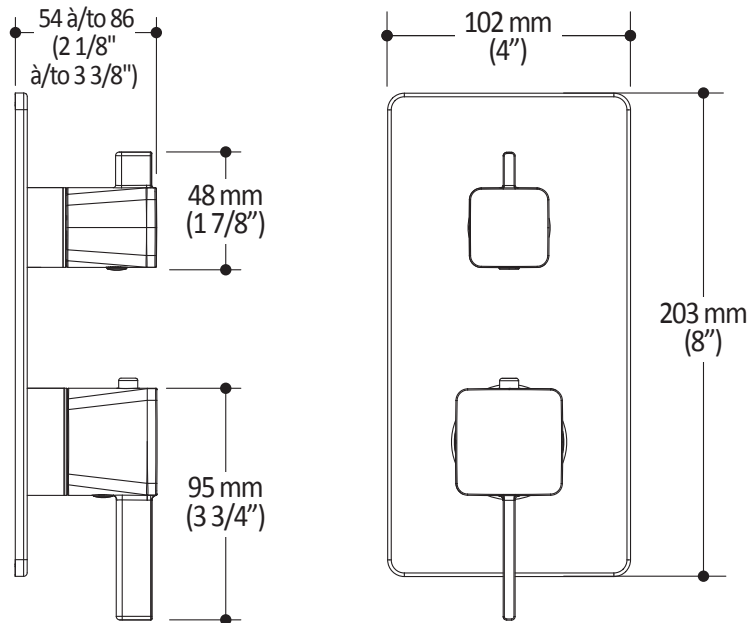

Kalia

ONCE UPON A TIME...WATER®

SQUAREONE™

104085

TD2/TG2 and TD3/TG3 square decorative trim

SPÉCIFICATIONS

Features

- Solid brass construction
- Total adjustment of 30 mm (1 3/16")

Colors (Finishes)

- Chrome: 104085-110
- Pure Nickel PVD: 104085-125
- Matte Black: 104085-160

Installation Notes

This product must be installed following the installation instructions provided.

WARRANTY

Kalia Inc. guarantees all aspects of its products to be free of defects in material and workmanship for normal residential use. **Refer to the warranty included with the Kalia products for details.**

Product dimensions:

Important: Dimensions are approximated and are subject to changes. Please refer to the installation instructions.

ONCE UPON A TIME...WATER®

1355, 2nd Street, Industrial Park
Sainte-Marie (Québec)
Canada G6E 1G9