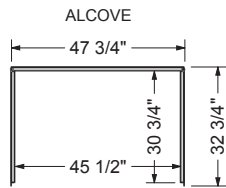

Utile back wall 48 in.

Model number:

103421

Dimensions: 48" x 1" x 80"

Installation: Direct-to-Stud

Material: Composite

Standard Features:

- Realistic looking tile and grout
- Solid, one-piece walls: sturdy and durable
- Mistake-proof Ulok system makes assembly simple and quick
- Corner or alcove shower installation
- 10-year warranty
- 1 corner shelf included

Utile back wall 48 in.

Model number: 103421

Dimensions: 48" x 1" x 80"

Installation: Direct-to-Stud

Material: Composite

Dimensions:

48 x 1 1/8 x 80 in.
(1219 x 29 x 2032 mm)

Weight:

77 lbs (35 kg)

BACK WALL

SIDE WALL

TOP VIEW (ASSEMBLED)

This product is designed to be installed in a building that conforms with the requirements of the National Building Code of Canada 2005
All dimensions are approximate. Structure measurements must be verified against the unit to ensure proper fit.