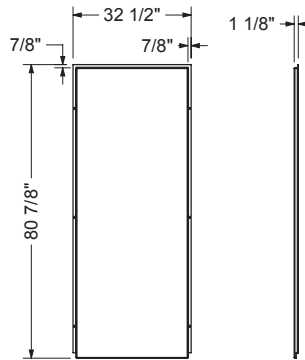

Utile back wall 48 in.

Model number:

103421

Dimensions: 48" x 1" x 80"

Installation: Direct-to-Stud

Material: Composite

Standard Features:

- Realistic looking tile and grout
- Solid, one-piece walls: sturdy and durable
- Mistake-proof Ulok system makes assembly simple and quick
- Corner or alcove shower installation
- 10-year warranty
- 1 corner shelf included

Certifications

MAAX products adhere to one or more of the following certifications:

Recommended products (Visit our website for a complete list of our recommended products)

No	Description
103415	Utile side wall 36 in.
103419	Utile side wall 32 in.
410001	B3Round 4832

Utile back wall 48 in.

Model number: 103421

Dimensions: 48" x 1" x 80"

Installation: Direct-to-Stud

Material: Composite

Dimensions:

48 x 1 1/8 x 80 in.
(1219 x 29 x 2032 mm)

Weight:

77 lbs (35 kg)

BACK WALL

SIDE WALL

TOP VIEW (ASSEMBLED)

This product is designed to be installed in a building that conforms with the requirements of the National Building Code of Canada 2005
All dimensions are approximate. Structure measurements must be verified against the unit to ensure proper fit.