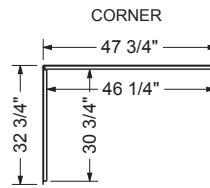

Utile back wall 48 in.

Model number: 103421

Dimensions: 48" x 1" x 80"

Installation: Direct-to-Stud

Material: Composite

Dimensions:

48 x 1 1/8 x 80 in.
(1219 x 29 x 2032 mm)

Weight:

77 lbs (35 kg)

BACK WALL

SIDE WALL

TOP VIEW (ASSEMBLED)

This product is designed to be installed in a building that conforms with the requirements of the National Building Code of Canada 2005
All dimensions are approximate. Structure measurements must be verified against the unit to ensure proper fit.