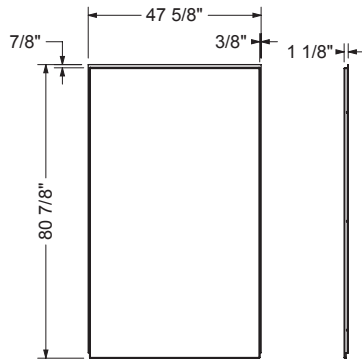

Utile back wall 48 in.

Model number:

103421

Dimensions: 48" x 1" x 80"

Installation: Direct-to-Stud

Material: Composite

Standard Features:

- Realistic looking tile and grout
- Solid, one-piece walls: sturdy and durable
- Mistake-proof Ulok system makes assembly simple and quick
- Corner or alcove shower installation
- 10-year warranty
- 1 corner shelf included

Certifications

MAAX products adhere to one or more of the following certifications:

Recommended products (Visit our website for a complete list of our recommended products)

No	Description
103415	Utile side wall 36 in.
103419	Utile side wall 32 in.
410001	B3Round 4832

Utile back wall 48 in.

Model number: 103421

Dimensions: 48" x 1" x 80"

Installation: Direct-to-Stud

Material: Composite

Dimensions:

48 x 1 1/8 x 80 in.
(1219 x 29 x 2032 mm)

Weight:

77 lbs (35 kg)

BACK WALL

SIDE WALL

TOP VIEW (ASSEMBLED)

This product is designed to be installed in a building that conforms with the requirements of the National Building Code of Canada 2005
All dimensions are approximate. Structure measurements must be verified against the unit to ensure proper fit.