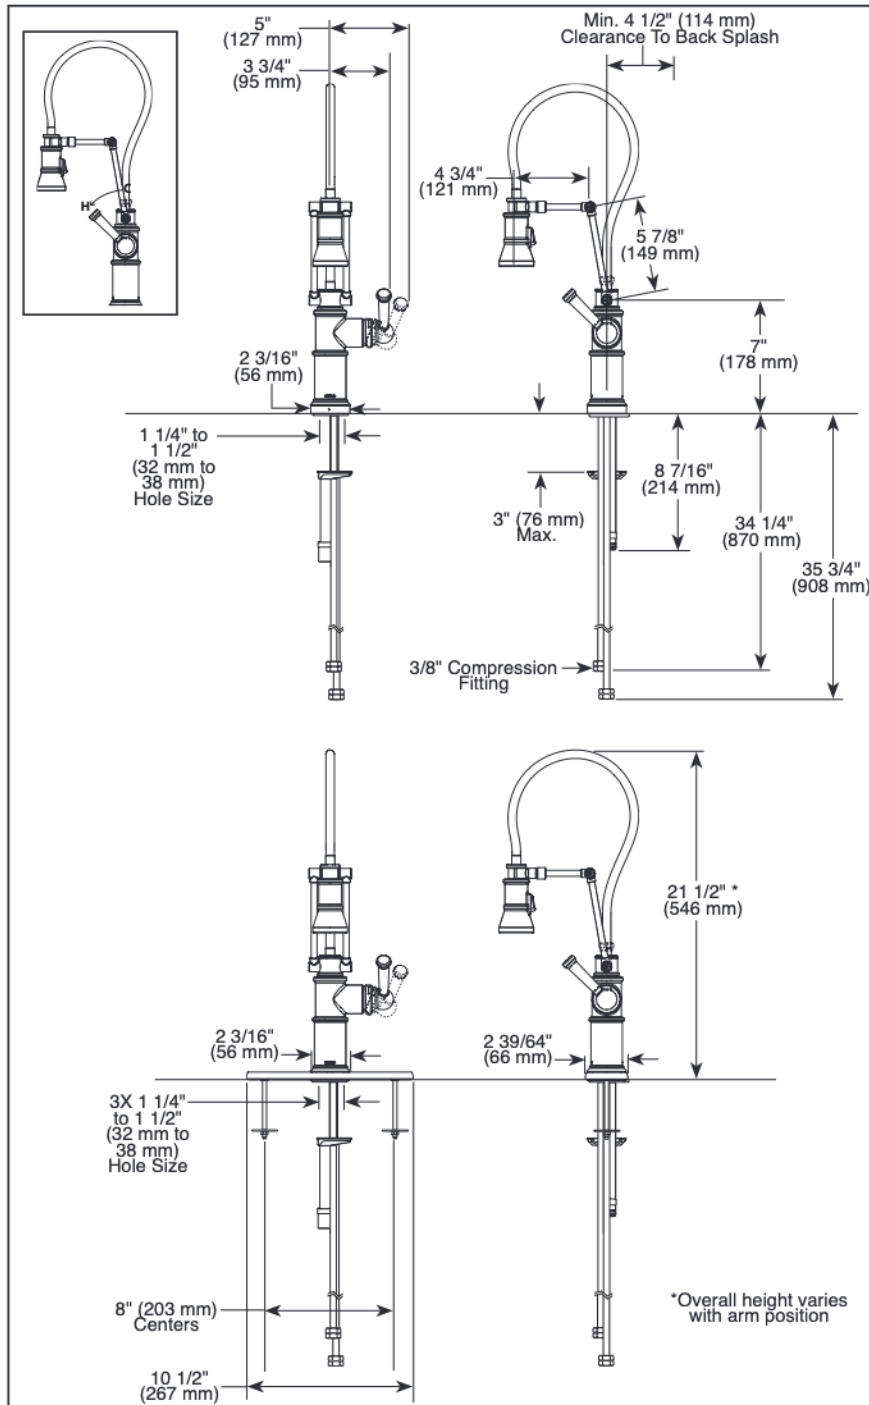

▲ Designate proper finish suffix

Brizo Kitchen & Bath Company reserves the right (1) to make changes in specifications and materials, and (2) to change or discontinue models, both without notice or obligation. Dimensions are for reference only. See current full-line price book or www.brizo.com for finish options and product availability.

BSP-K-63225LF Rev. E

FEATURES:

- MagneDock® Magnetic Docking

STANDARD SPECIFICATIONS:

- Maximum 1.8 gpm @ 60 psi, 6.8L/min @ 414 kPa
- One or three hole mount (escutcheon optional)
- Diamond coated ceramic cartridge
- Quick connect hoses
- Arm rotates 360°
- 23" (584 mm) above-deck exposed hose
- Two-function wand: aerated stream or spray
- Dual integral check valves in sprayer

Note: Exterior arm screws are decorative and will NOT need to be tightened during the lifetime of the faucet. Turning or removing screws may hinder arm functionality and will void the faucet warranty.

WARRANTY

- Lifetime limited warranty on parts (other than electronic parts and batteries) and finishes: or, for commercial users, for 5 years from date of purchase.
- 5 year limited warranty on electronic parts (other than batteries); or, for commercial users, for 1 year from the date of purchase. No warranty is provided on batteries.

COMPLIES WITH:

- ASME A112.18.1 / CSA B125.1
- Indicates compliance to ICC/ANSI A117.1
- Verified compliant with .25% weighted average Pb content regulations.

Brizo Kitchen & Bath Company

Indianapolis, Indiana 46280

A Division of Masco Corporation of Indiana

© 2018 Brizo Kitchen & Bath Company