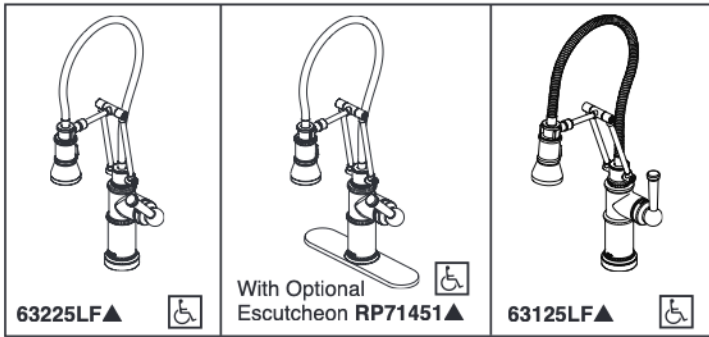

## KITCHEN FAUCETS

- Artesso™ Collection
- Single Handle Articulating Deck Mount

63225LF▲

With Optional  
Escutcheon RP71451▲

63125LF▲

Submitted Model No.:

Specific Features:

▲ Designate proper finish suffix

### STANDARD SPECIFICATIONS:

- Maximum 1.8 gpm @ 60 psi, 6.8L/min @ 414 kPa
- One or three hole mount (escutcheon optional)
- Diamond coated ceramic cartridge
- Quick connect hoses
- Arm rotates 360°
- 23" (584 mm) above-deck exposed hose
- Two-function wand: aerated stream or spray
- Dual integral check valves in sprayer