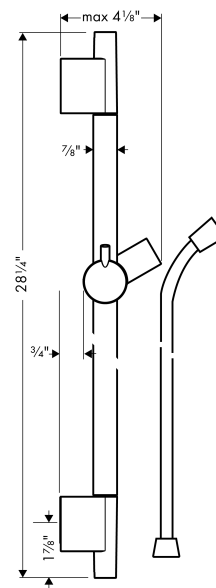

Unica
Wallbar S, 24"
 Finish: **Chrome** Part no. : **28632000**

Description

Features

- Consists of: shower bar, shower hose, Slider
- Pipe length: 718 mm
- Shower bar diameter: 22 mm
- Profile pipe: round
- Slider steplessly adjustable

Design awards

Compliance / Sustainability

Product image

Scale drawing

Unica
Wallbar S, 24"
Finish: **Chrome** Part no. : **28632000**

Installation example