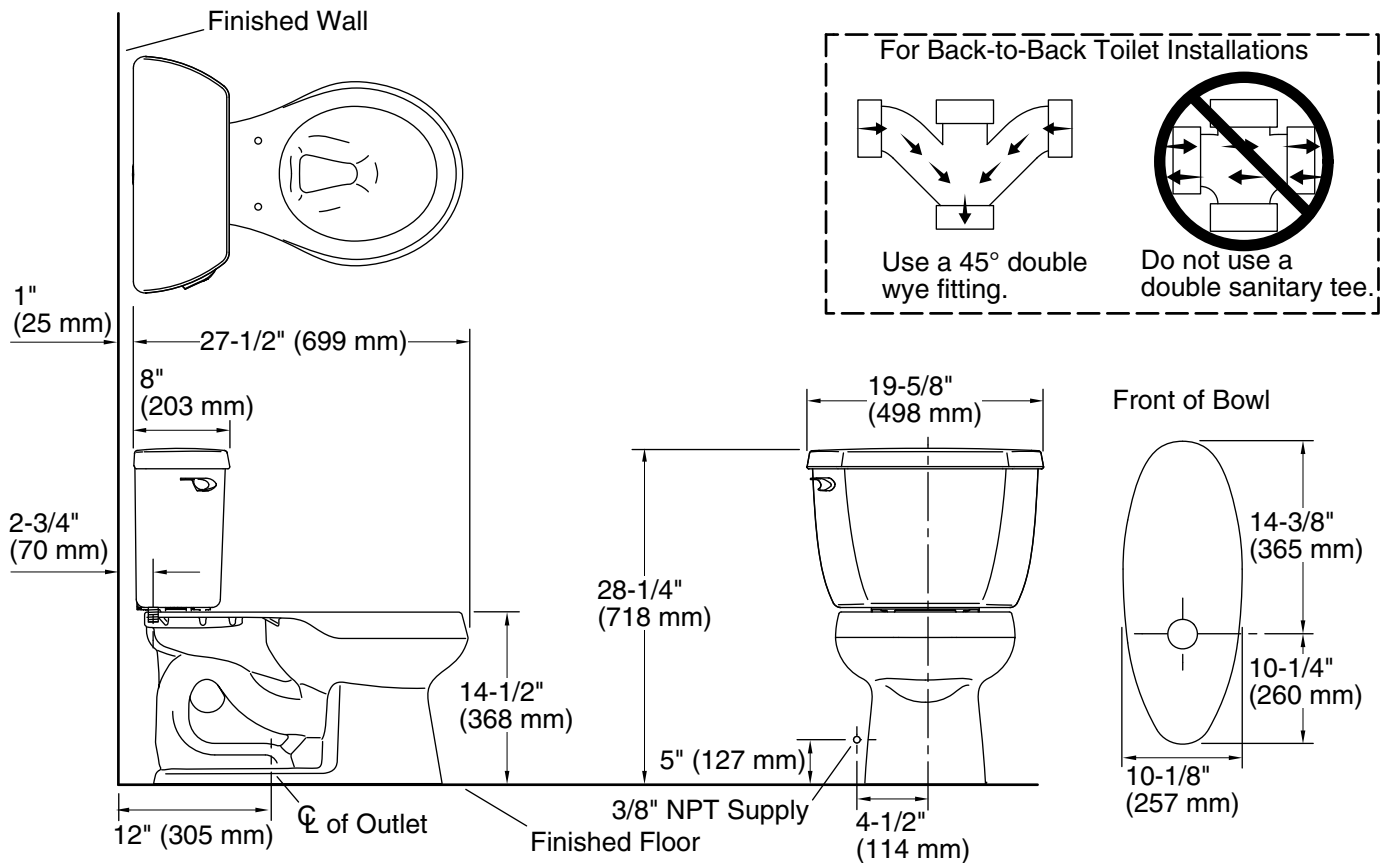

Technical Information

All product dimensions are nominal.

Toilet type:	Floor-mount
Waste Outlet:	Floor
Bowl shape:	Round-front
Flush type:	Class Five
Trap passageway:	2-1/8" (54 mm)
Water surface size:	10-1/2" x 7-3/4" (267 mm x 197 mm)
Rim to water surface:	5-1/4" (133 mm)
Rough-in:	12" (305 mm)
Seat-mounting holes:	5-1/2" (140 mm)

Notes

Install this product according to the installation instructions.

For back-to-back toilet installations: Use only a 45° double wye fitting.