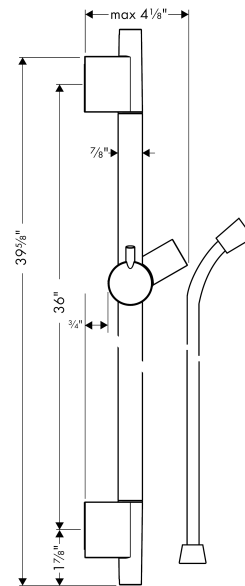

Unica
Wallbar S, 36"
Finishes : **chrome**   Part no. : **28631000**

Description

Features

- Consists of: Wallbar, Handshower hose, Slider
- Profile stand pipe: round
- Shower bar diameter: 22 mm
- Angle-adjustable holder pivots left and right, slides easily and locks in place

Design awards

Product image

Scale drawing