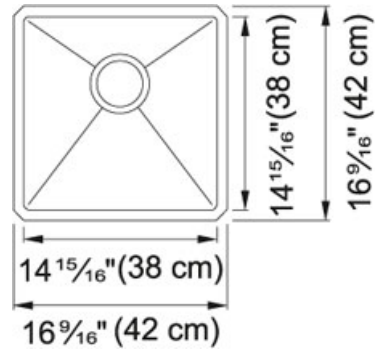

## TECHNICAL DATA

Gauge	18
Cabinet Size	21"
Waste Outlet Diameter	3 1/2"
Length overall	380.00
Width overall	380.00
Length of large bowl	420.00
Width of large bowl	420.00
Depth of large bowl	9"
Number of Bowls	1