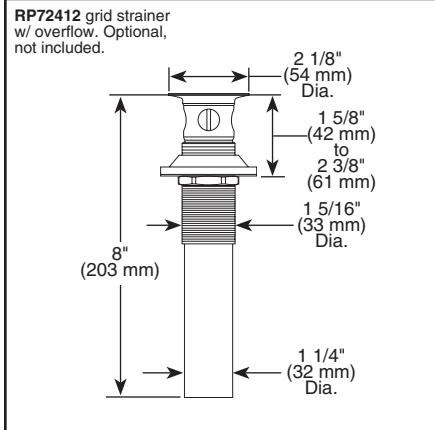

COMPLIES WITH:

- ASME A112.18.1 / CSA B125.1
- ASME A112.18.2 / CSA B125.2
- Indicates compliance to ICC/ANSI A117.1
- EPA WaterSense®
- Verified compliant with .25% weighted average Pb content regulations

▲ Designate proper finish suffix