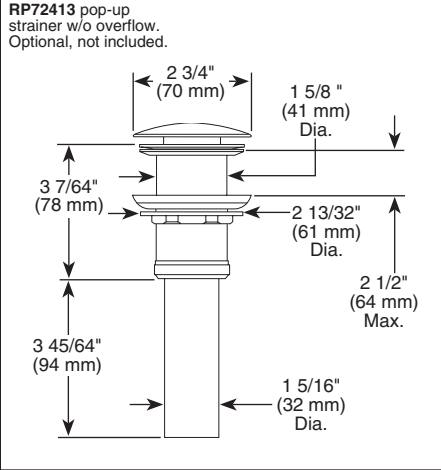

COMPLIES WITH:

- ASME A112.18.1 / CSA B125.1
- ASME A112.18.2 / CSA B125.2
- Indicates compliance to ICC/ANSI A117.1
- EPA WaterSense®
- Verified compliant with .25% weighted average Pb content regulations

▲ Designate proper finish suffix