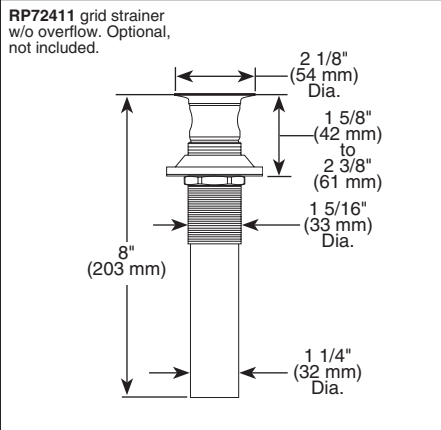

COMPLIES WITH:

- ASME A112.18.1 / CSA B125.1
- ASME A112.18.2 / CSA B125.2
- Indicates compliance to ICC/ANSI A117.1
- EPA WaterSense®
- Verified compliant with .25% weighted average Pb content regulations

▲ Designate proper finish suffix