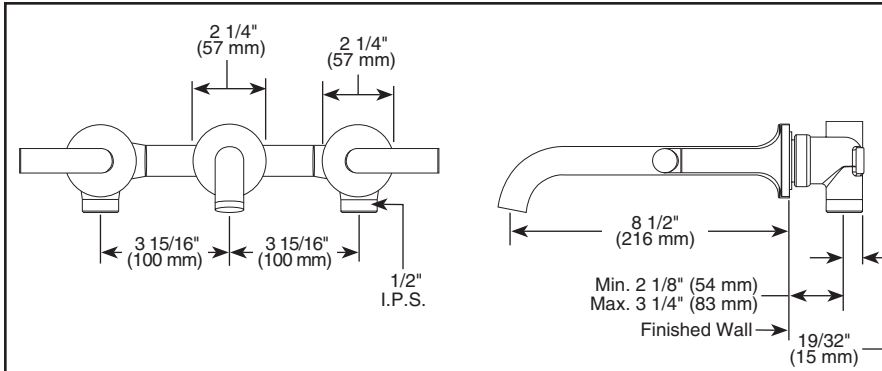

COMPLIES WITH:

- ASME A112.18.1 / CSA B125.1
- ASME A112.18.2 / CSA B125.2
- Indicates compliance to ICC/ANSI A117.1
- EPA WaterSense®
- Verified compliant with .25% weighted average Pb content regulations

▲ Designate proper finish suffix