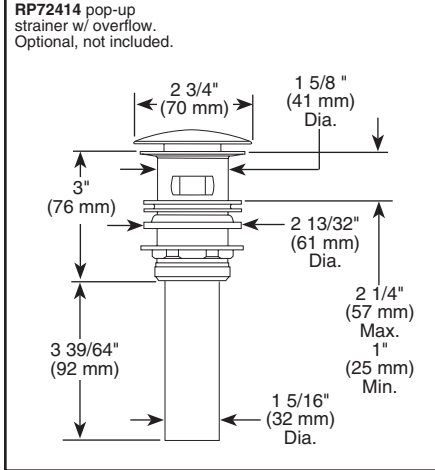

COMPLIES WITH:

- ASME A112.18.1 / CSA B125.1
- ASME A112.18.2 / CSA B125.2
- Indicates compliance to ICC/ANSI A117.1
- EPA WaterSense®
- Verified compliant with .25% weighted average Pb content regulations

▲ Designate proper finish suffix