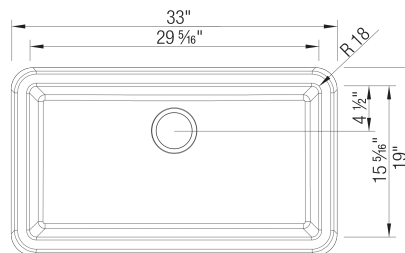

### Design and planning tips

- Min cabinet size: 36 in ( 915 mm )
- Bowl Depth: 9,25 in ( 235.0 mm )
- Apron front height: 10 in ( 254 mm )
- Rim thickness: 1.5 in ( 38 mm )

### Specifications:

Cabinet template, Installation instructions, 3 1/2" (90 mm) stainless steel strainer, Limited lifetime warranty

Apron Front depth: 10" (254 mm)

Rim thickness: 1 1/2" (38 mm)

Depending on cabinet construction, a different cabinet size may be required. Consult the cabinet manufacturer.