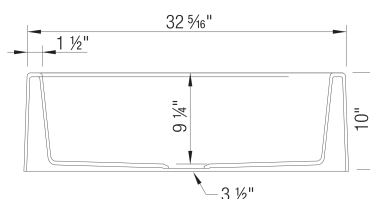

### Design and planning tips

- Min cabinet size: 36 in ( 915 mm )
- Bowl Depth: 9,25 in ( 235.0 mm )
- Apron front height: 10 in ( 254 mm )
- Rim thickness: 1.5 in ( 38 mm )

### Specifications:

Cabinet template, Installation instructions, 3 1/2" (90 mm) stainless steel strainer, Limited lifetime warranty

Apron Front depth: 10" (254 mm)

Rim thickness: 1 1/2" (38 mm)

Depending on cabinet construction, a different cabinet size may be required. Consult the cabinet manufacturer.