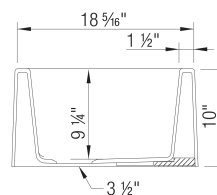

Optional Accessories

Sink Grid	401803
Floating Grid	406533
CapFlow Strainer Cover	517666
Beech Cutting Board	235010

Warranty

Limited lifetime warranty on all sinks and faucets. One-year warranty on all accessories and soap dispensers.

Code/Standards Compliance

BLANCO sinks and faucets are third-party tested and certified to CSA, cUPC, ANSI/ASME, IAPMO and NSF standards and listed by applicable certification bodies. For more information on individual product listings, contact our office or listing organization.

Need support? Learn more by watching our sink & faucet How-to videos:

<https://www.blanco.com/ca-en/support/how-to-videos/how-to-videos-for-sinks/>