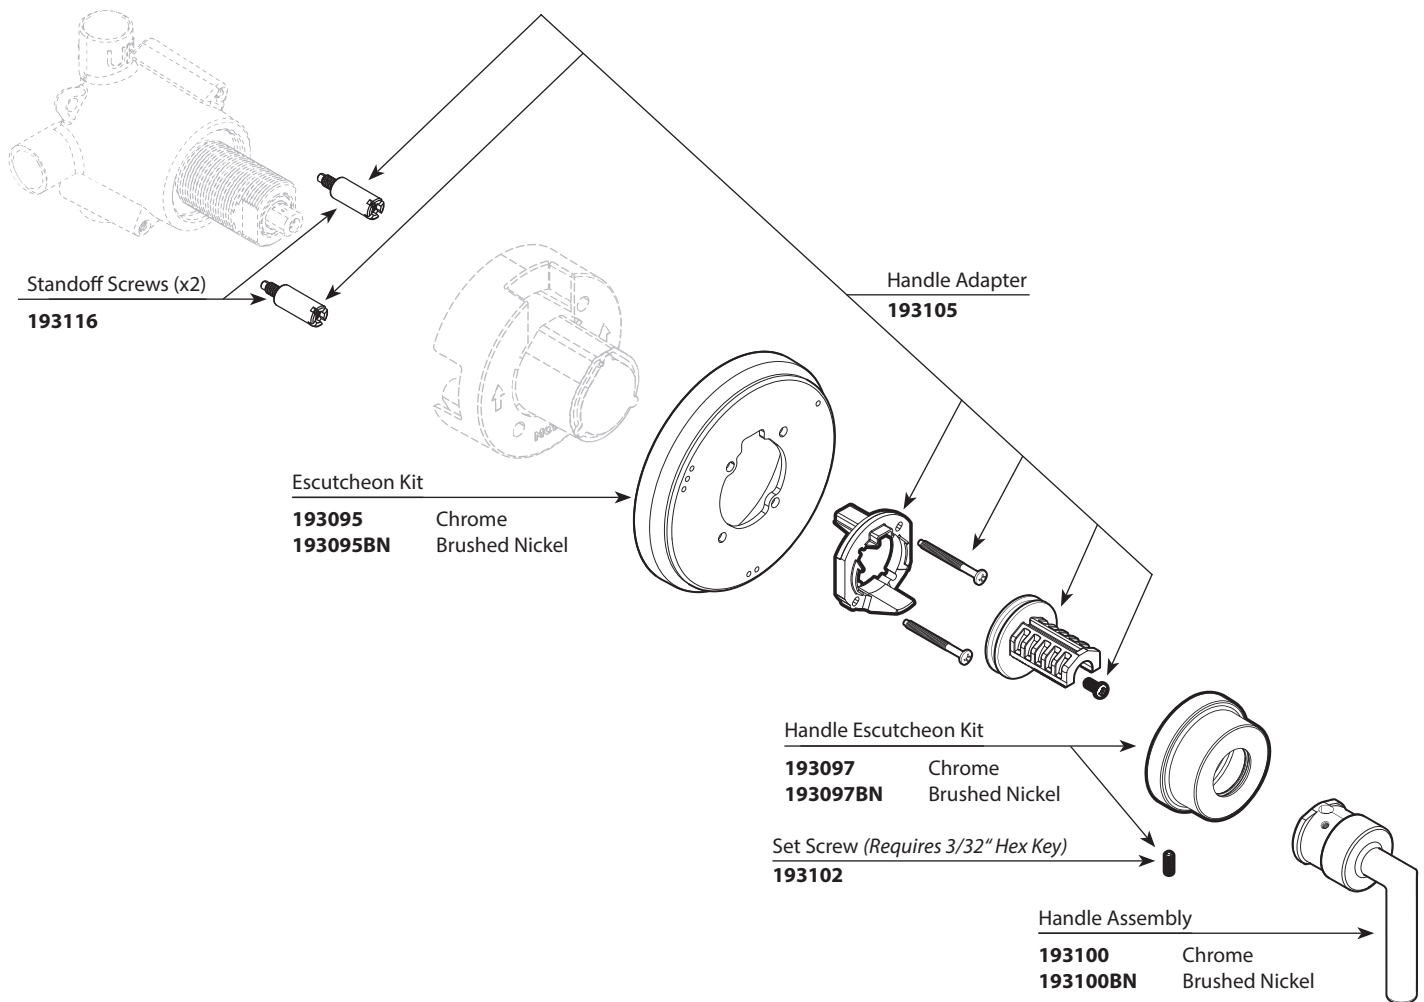

- Order by Part Number
- Trim can be used with 3372 series or 3375 series valve

*There is more than 1 version of this model.  
Page down to identify the version you have.*

<b>Arris™ Two/Three Function Transfer Valve Trim Kit</b>		
<u>MODEL</u>	<u>TYPE</u>	<u>FINISH</u>
TS23005	Lever	Chrome
TS23005BN	Lever	Brushed Nickel

Optional Handle Extension Kit  
**193113**

■ Order by Part Number

<b>Arris™</b>		
<b>Multi-Function Transfer Valve Trim Kit</b>		
<b>MODEL</b>	<b>TYPE</b>	<b>FINISH</b>
TS23005	Lever	Chrome
TS23005BN	Lever	Brushed Nickel