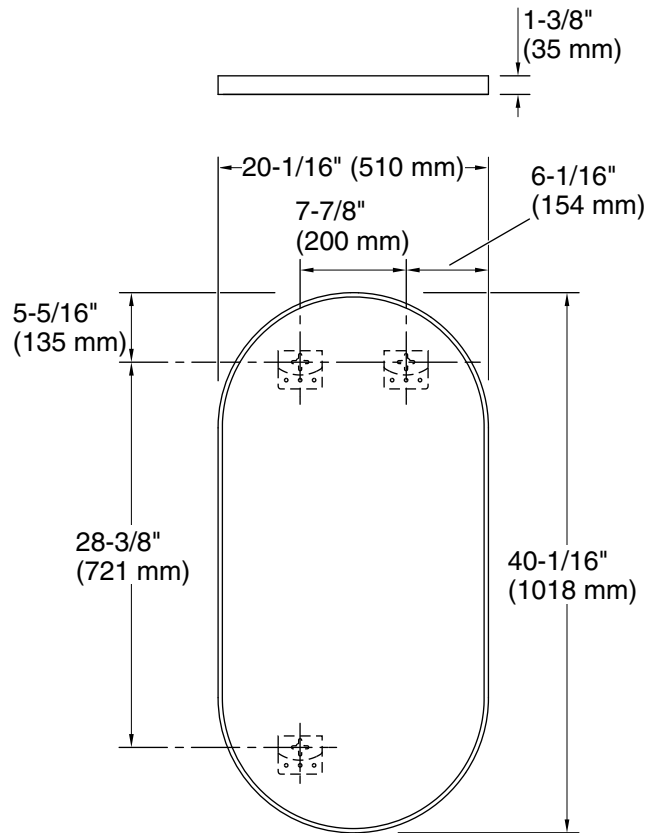

### Technical Information

All product dimensions are nominal.

Mirror type: Wall-mount