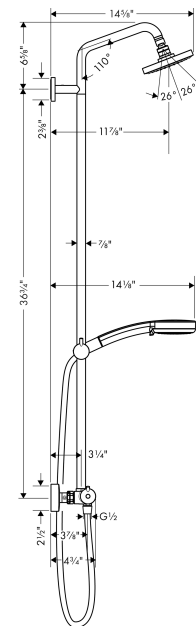

Croma
Showerpipe 150 1-Jet, 2.0 GPM
 Finish: **Chrome** Part no. : **27169001**

Description

Features

- Spray type overhead shower: RainAir
- Flow rate of handshower (at 3 bar): 6.8 l/min
- Maximum flow rate for Shower pipe at 3 bar: 7.6 l/min
- Height-adjustable handshower holder
- Safety stop at 38°C
- Outlets controlled via turning handle
- Will not run two outlets at same time
- Exposed installation
- Thermostat cartridge

Technology

Compliance / Sustainability

Product image

Scale drawing

Croma
Showerpipe 150 1-Jet, 2.0 GPM
 Finish: **Chrome** Part no. : **27169001**

Exploded drawing

Year of production: >07/12

Croma
Showerpipe 150 1-Jet, 2.0 GPM
 Finish: **Chrome** Part no. : **27169001**

Spare parts list

Year of production: >07/12

Pos.	Description	Part no.	PC	PU
1	filter packing	88649000	0	1
2	head shower	04342000	0	1
3	handshower	04083000	0	1
4	filter packing	94246000	0	1
5	shower hose 1,60 m	28276003	0	1
6	non return valve	97980000	0	1
7	safety set for temperature control	98916000	0	1
8	nut	98913000	0	1
9	thermostat cartridge	98282000	0	1
10	shut off unit with selector	98283000	0	1
11	set of nuts	96157000	0	1
12	non return valve	96737000	0	1
13	filter packing	96922000	0	1
14	escutcheon	98340000	0	1
15	pipe 1450 mm	96770000	0	1
16	support, assy	97651000	0	1
17	wall flange	95688000	0	1
18	mounting set	96179000	0	1
19	tile-matching-disk 7 mm	95239000	0	1
20	isolation valve	98341000	0	1
21	O-ring 12x2	98214000	0	1
22	O-ring 14x2	98129000	0	1
23	O-ring 15x2,5	98131000	0	1
24	O-ring 17x1,5	98137000	0	1
25	sleeve	92166000	0	1
26	shower arm	95137000	0	1
27	escutcheon Ø 60 mm	95692000	0	1