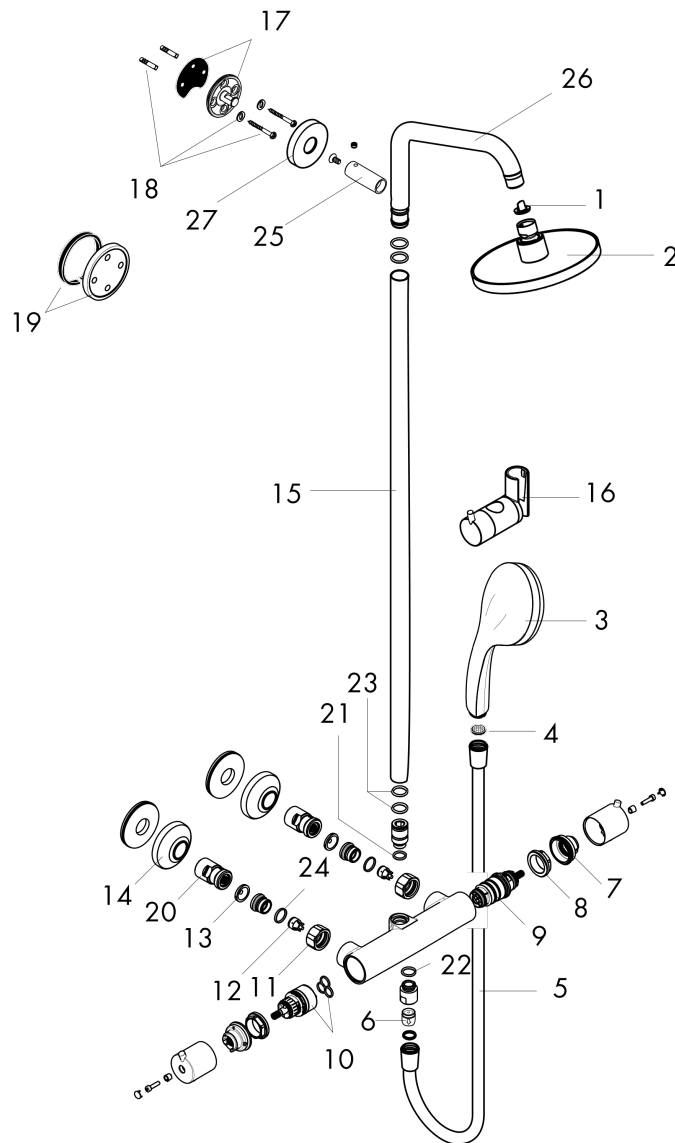

Croma
Showerpipe 150 1-Jet, 2.0 GPM
 Finish: **Chrome** Part no. : **27169001**

Description

Features

- Spray type overhead shower: RainAir
- Flow rate of handshower (at 3 bar): 6.8 l/min
- Maximum flow rate for Shower pipe at 3 bar: 7.6 l/min
- Height-adjustable handshower holder
- Safety stop at 38°C
- Outlets controlled via turning handle
- Will not run two outlets at same time
- Exposed installation
- Thermostat cartridge

Technology

Compliance / Sustainability

Product image

Scale drawing

Croma
Showerpipe 150 1-Jet, 2.0 GPM
 Finish: **Chrome** Part no. : **27169001**

Exploded drawing

Year of production: >07/12

Croma
Showerpipe 150 1-Jet, 2.0 GPM
 Finish: **Chrome** Part no. : **27169001**

Spare parts list

Year of production: >07/12

Pos.	Description	Part no.	PC	PU
1	filter packing	88649000	0	1
2	head shower	04342000	0	1
3	handshower	04083000	0	1
4	filter packing	94246000	0	1
5	shower hose 1,60 m	28276003	0	1
6	non return valve	97980000	0	1
7	safety set for temperature control	98916000	0	1
8	nut	98913000	0	1
9	thermostat cartridge	98282000	0	1
10	shut off unit with selector	98283000	0	1
11	set of nuts	96157000	0	1
12	non return valve	96737000	0	1
13	filter packing	96922000	0	1
14	escutcheon	98340000	0	1
15	pipe 1450 mm	96770000	0	1
16	support, assy	97651000	0	1
17	wall flange	95688000	0	1
18	mounting set	96179000	0	1
19	tile-matching-disk 7 mm	95239000	0	1
20	isolation valve	98341000	0	1
21	O-ring 12x2	98214000	0	1
22	O-ring 14x2	98129000	0	1
23	O-ring 15x2,5	98131000	0	1
24	O-ring 17x1,5	98137000	0	1
25	sleeve	92166000	0	1
26	shower arm	95137000	0	1
27	escutcheon Ø 60 mm	95692000	0	1