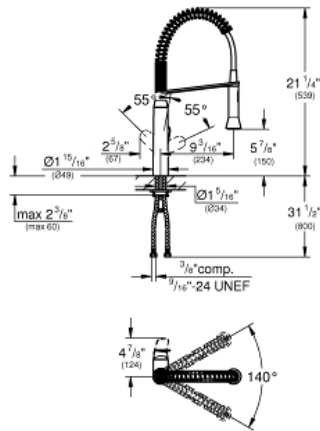

**Product Description:**  
K7  
Single-Handle Kitchen Faucet

- Standard Specification:**
- Single hole installation
  - GROHE StarLight finish
  - GROHE SilkMove ceramic cartridge
  - Professional spray
  - Locking Push Button Control - to switch from regular flow to spray
  - Metal spray
  - Adjustable flow rate limiter
  - Swivel spout
  - Swivel area 140°
  - Protected against backflow
  - Stainless steel flex lines
  - Quick installation system
  - Max Flow Rate: 1.75 gpm (6.6 L/min)