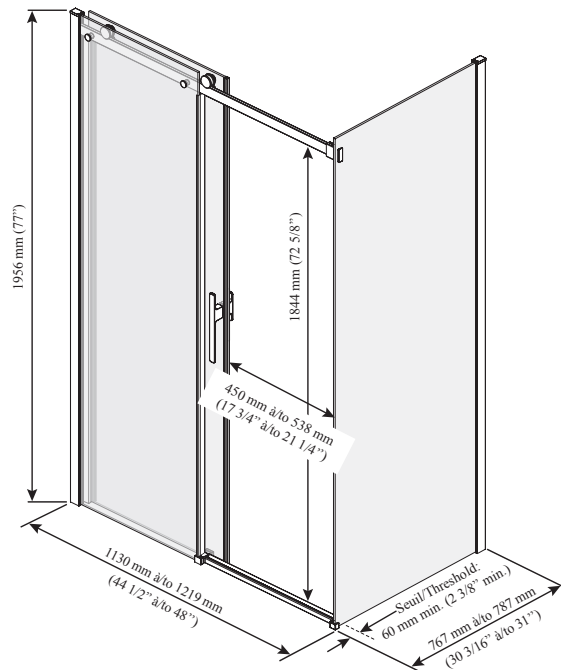

WARRANTY

Kalia Inc. guarantees all aspects of its products to be free of defects in material and workmanship for normal residential use. Refer to the warranty included with the Kalia products for details.

DR1789-110-003,
DR1794-110-003;
Right-opening shown