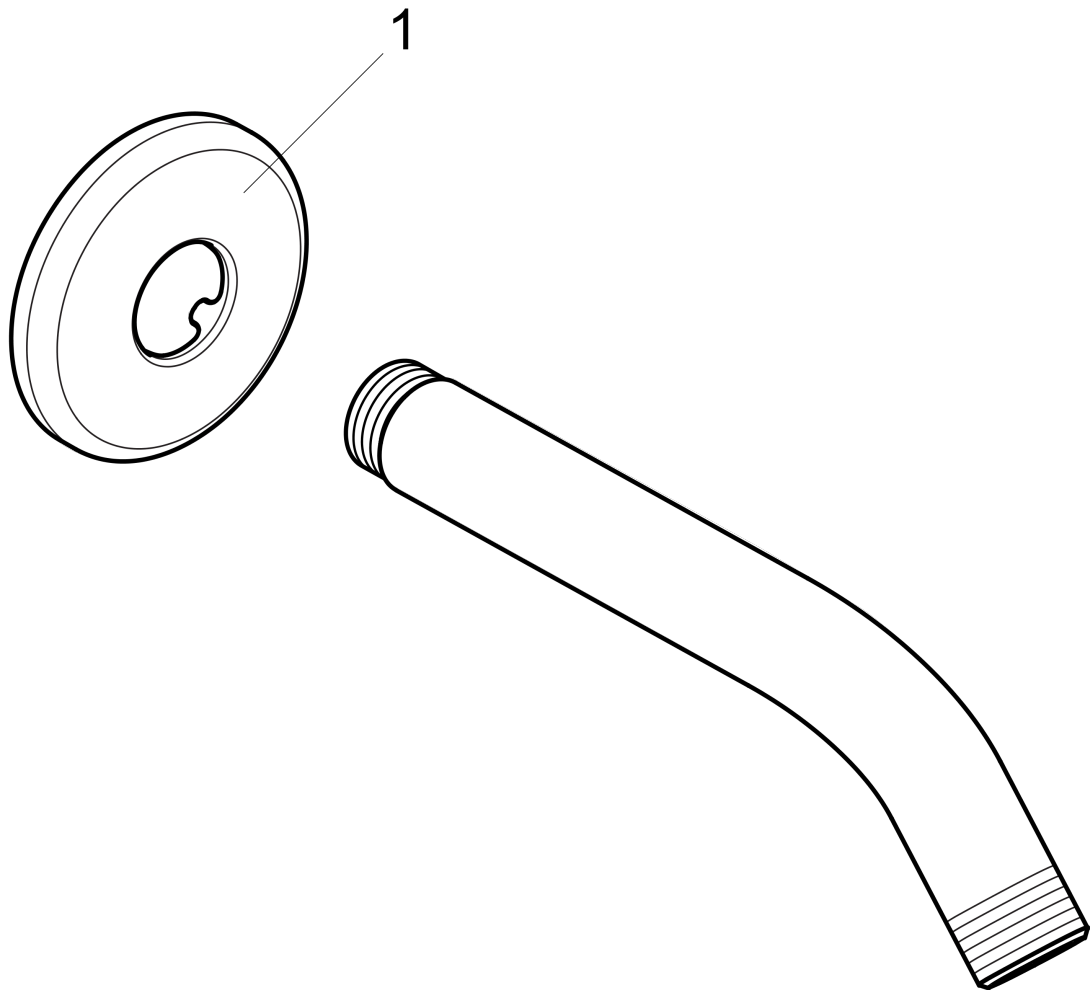

Showerarm Standard 6"

Finishes : **chrome** Part no. : **27411003**

Exploded drawing

Year of production: >03/07

Showerarm Standard 6"

Finishes : **chrome** Part no. : **27411003**

Spare parts list

Year of production: >**03/07**

Pos.	Description	Part no.	Price	PU
1	escutcheon Ø 64 mm	88536000	-	1