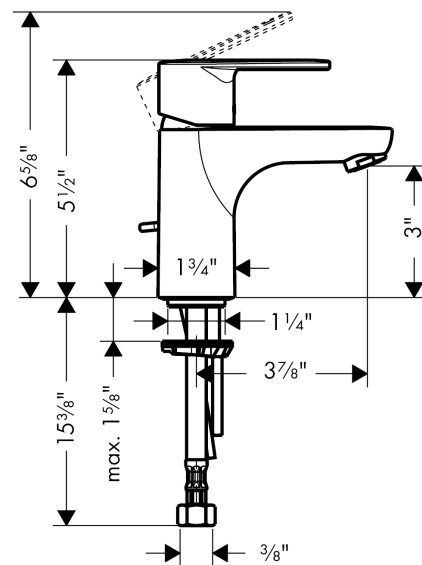

Talis E²

Single lever basin mixer 80 with pop-up waste set

Surfaces: **Chrome** Article Number: **31612001**

Description

product features

- consists of: single lever basin mixer, baseplate
- ComfortZone 80
- spray type: normal spray
- flow rate at 3 bar: 4,5 l/min
- ceramic cartridge
- temperature limitation adjustable
- suitable for continuous flow water heaters
- pop-up waste set G 1
- connection type: G 3/8 compression
- MASS Registered
- DOE/FTC

Technology

Product image

Scale drawing

Talis E²
Single lever basin mixer 80 with pop-up waste set
 Surfaces: **Chrome** Article Number: **31612001**

Exploded Drawing

Year of production: >07/16

Talis E²

Single lever basin mixer 80 with pop-up waste set

Surfaces: **Chrome** Article Number: **31612001**

Spare part list

Year of production: >07/16

Pos.	Description	Article Number	PC	PU
1	handle	31692000	10	1
2	screw cover	96338000	1	1
3	flange	97406000	6	1
4	nut	97209000	5	1
5	O-Ring 32x2	98193000	1	1
6	cartridge, assy	95646001	13	1
7	locking screw for handle	95140000	2	1
8	seal	95008000	3	1
9	adapter for cartridge	98750000	4	1
10	O-Ring 30x2	98186000	1	1
11	aerator M24x1 (4,5 l/min)	92877000	6	1
12	fixing set	96016000	8	1
13	pull rod	96657000	4	1
14	connection hose 18½" M8x0,75 3/8"	96321001	8	1
15	escutcheon	06490000	0	1
a	pop up waste	88509000	0	1