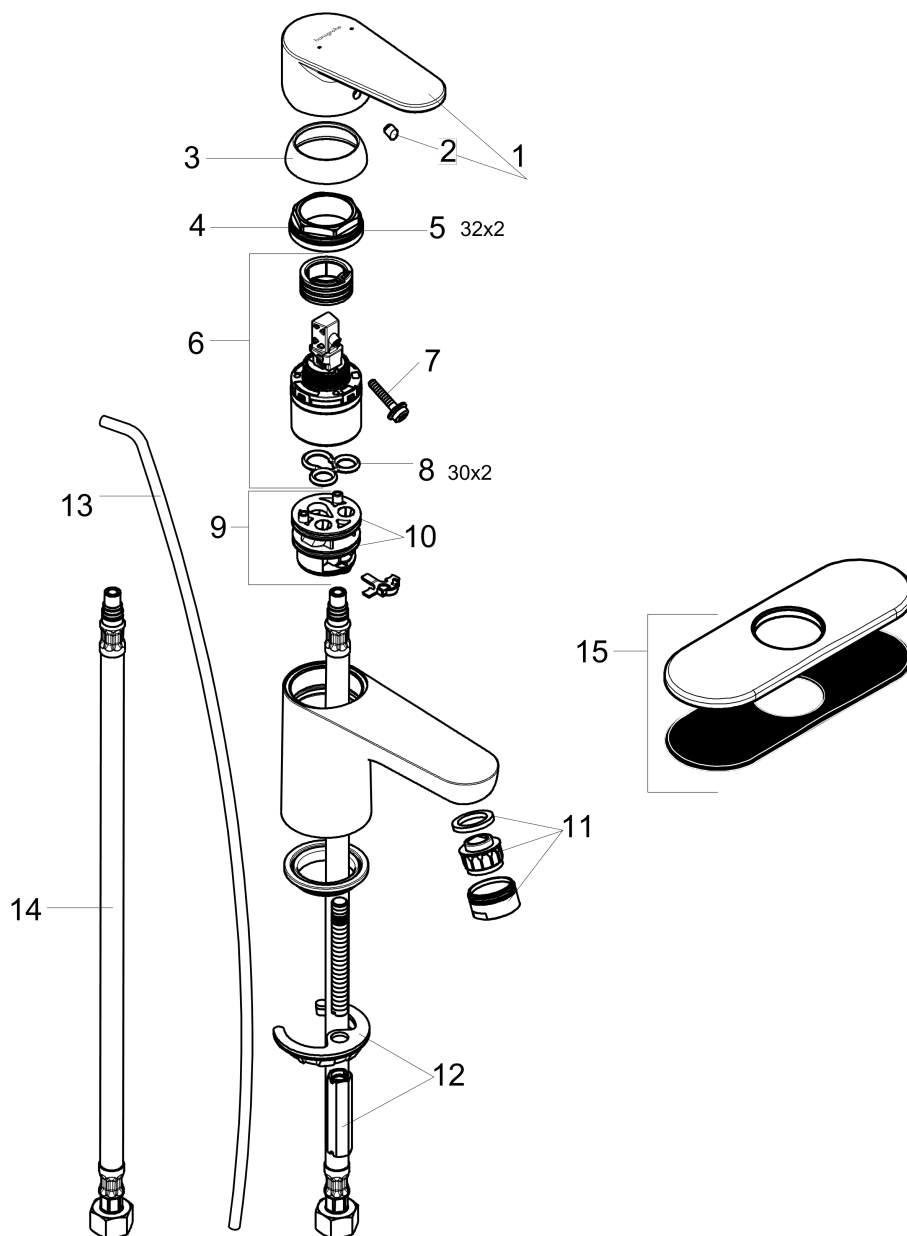

Talis E²

Single lever basin mixer 80 with pop-up waste set

Surfaces: **Chrome** Article Number: **31612001**

Description

product features

- consists of: single lever basin mixer, baseplate
- ComfortZone 80
- spray type: normal spray
- flow rate at 3 bar: 4,5 l/min
- ceramic cartridge
- temperature limitation adjustable
- suitable for continuous flow water heaters
- pop-up waste set G 1
- connection type: G 3/8 compression
- MASS Registered
- DOE/FTC

Technology

Product image

Scale drawing

Talis E²
Single lever basin mixer 80 with pop-up waste set
 Surfaces: **Chrome** Article Number: **31612001**

Exploded Drawing

Year of production: >07/16

Talis E²

Single lever basin mixer 80 with pop-up waste set

Surfaces: **Chrome** Article Number: **31612001**

Spare part list

Year of production: >07/16

Pos.	Description	Article Number	PC	PU
1	handle	31692000	10	1
2	screw cover	96338000	1	1
3	flange	97406000	6	1
4	nut	97209000	5	1
5	O-Ring 32x2	98193000	1	1
6	cartridge, assy	95646001	13	1
7	locking screw for handle	95140000	2	1
8	seal	95008000	3	1
9	adapter for cartridge	98750000	4	1
10	O-Ring 30x2	98186000	1	1
11	aerator M24x1 (4,5 l/min)	92877000	6	1
12	fixing set	96016000	8	1
13	pull rod	96657000	4	1
14	connection hose 18½" M8x0,75 3/8"	96321001	8	1
15	escutcheon	06490000	0	1
a	pop up waste	88509000	0	1