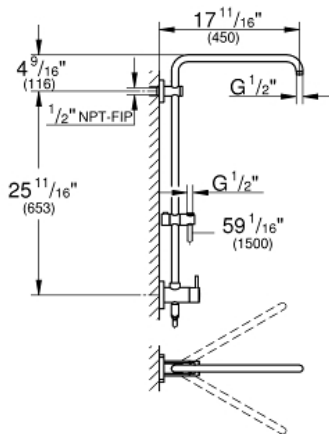

RETROFIT SYSTEM Shower System

MODEL # 26485000

Pure Freude
an Wasser

GROHE

Product Description: RETROFIT SYSTEM Shower System

Standard Specification:

- 17 3/4" horizontal swivel shower arm
- Switch between hand shower and showerhead via built-in diverter
- 6 diverter functions (2 discrete functions (non shared) + one shared function in both standard and Eco flow)
- Showerhead and hand shower (not included)
- Bar with adjustable height hand shower holder
- Distance between diverter and upper bracket: 25 3/4" (653 mm)
- Rotaflex shower hose (59") (28 417)
- Angle adapter to prevent hose interfering with shower valve

- Optional **GROHE EcoJoy** 1.8 gpm (6.6 l/min) flow limiter included
- **GROHE StarLight** chrome finish
- Inner WaterGuide for a longer life
- Twistfree to prevent hose from twisting
- Min. recommended pressure: 15 psi (1.0 bar)
- System includes 2 back flow preventers
- Optional compensation disc (26 030) available for uneven wall installation
- Optional height extension (26 464) available for raising the shower head
- CALGreen compliant

Applicable Codes & Standards:

- ASME A112.18.1/CSA B125.1
- US Federal and State material regulations

Color:

- 26485000 StarLight Chrome