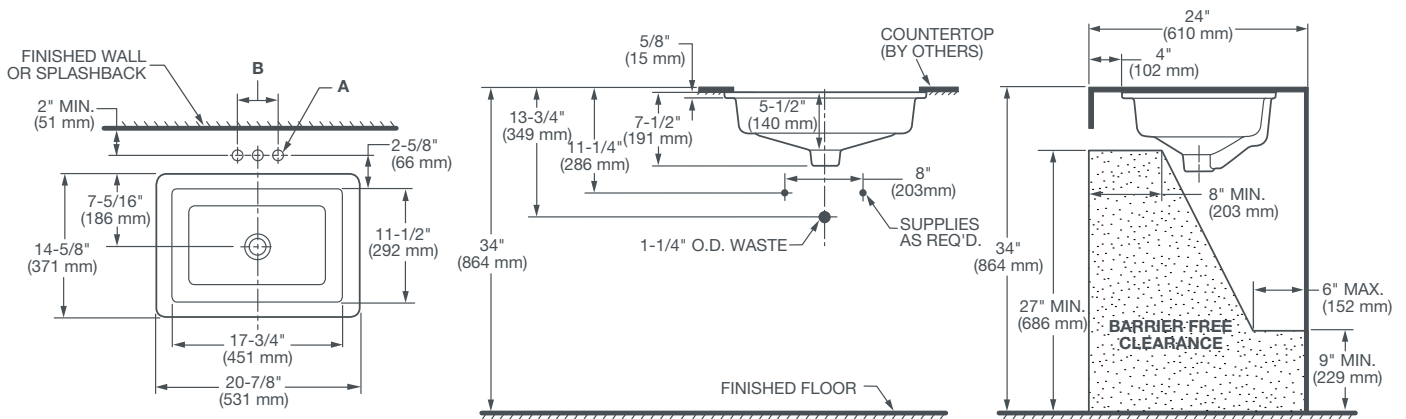

DIMENSIONS

NOMINAL DIMENSIONS

20-7/8" x 14-5/8" x 7-1/2" (531 x 371 x 191 mm)

BOWL INSIDE DIMENSIONS

17-3/4" (451 mm) wide

11-1/2" (292 mm) front to back

5-1/2" (140 mm) depth

COLORS/FINISHES

ROUGH-IN DIAGRAM SHOWN
ON NEXT PAGE

POP™

RECTANGLE

UNDER COUNTER

LAVATORY

| A-Fitting Dia. | B-Fitting Spread |
|----------------|------------------|
| A | B |
| 1-3/8" (35 mm) | 4" (102 mm) |
| 1-3/8" (35 mm) | 8" (203 mm) |

NOTES:

Dimensions shown for location supplies and "P" trap are suggested. Provide suitable reinforcement for all wall supports. Slab/pedestal anchors and mounting features to be furnished by others. Fittings not included with fixture and must be ordered separately. Installation Instructions supplied with lavatory.

IMPORTANT:

Dimensions of fixtures are nominal and may vary within the range of tolerance established by ANSI standards. These measurements are subject to change or cancellation. No responsibility is assumed for use of superseded or voided pages.