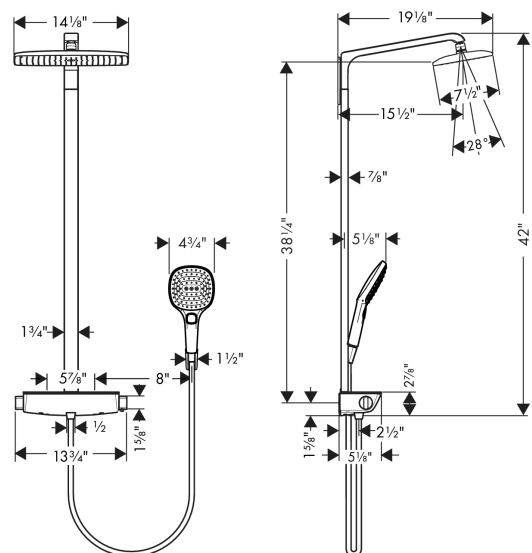

Raindance E
Showerpipe 360 1-Jet, 2.5 GPM
 Finishes : **chrome** Part no. : **27112001**

Description

Features

- Consists of: Showerhead, Handshower, Thermostatic shower mixer, Handshower hose, Handshower holder, Wallbar
- spray type overhead shower: RainAir
- Spray modes hand shower: RainAir, Rain, Whirl
- Shelf: shelf made of safety glass
- Shelf color: chrome or white
- surface of the shelf at colour variant -000 = mirror glass, at colour variant -400 = white glass
- Flow: 2.5 GPM (9.5 L/Min)
- CoolContact thermostat: Prevents the housing from heating up, making showering even safer
- Anti-scald 100° safety stop
- Integrated volume control/diverter for 2 functions
- Outlets may not be operated simultaneously
- Exposed installation
- Thermostatic cartridge

Technology

Design awards

Product image

Scale drawing

Raindance E
Showerpipe 360 1-Jet, 2.5 GPM
Finishes : **chrome** Part no. : **27112001**

Exploded drawing

Year of production: >04/14

Raindance E

Showerpipe 360 1-Jet, 2.5 GPM

Finishes : **chrome** Part no. : **27112001**

Spare parts list

Year of production: >04/14

Pos.	Description	Part no.	PC	PU
1	shower arm	92267000	0	1
2	filter	97735000	0	1
3	filter packing	94246000	0	1
4	shower hose Isiflex'B 1,60 m	28276000	0	1
5	seal	98058000	0	1
6	pipe with cover (850 mm)	92265000	0	1
7	escutcheon	98478001	0	1
8	O-ring 14x2	98129000	0	1
9	shower holder	28331000	0	1
10	guide	98918000	0	1
11	tile-matching-disk	95960000	0	1
12	handle for thermostat	95770000	0	1
13	safety set	95771000	0	1
14	nut	98913000	0	1
15	handle	95957000	0	1
16	shut off unit with selector	98283000	0	1
17	O-ring 17x2	98199000	0	1
18	non return valve (pressure-resistant up to 2 MPa)	95773000	0	1
19	set of S-unions	95772001	0	1
20	handshower	26521001	0	1
21	thermostat cartridge	98282000	0	1
22	handle fixing set	92130000	0	1