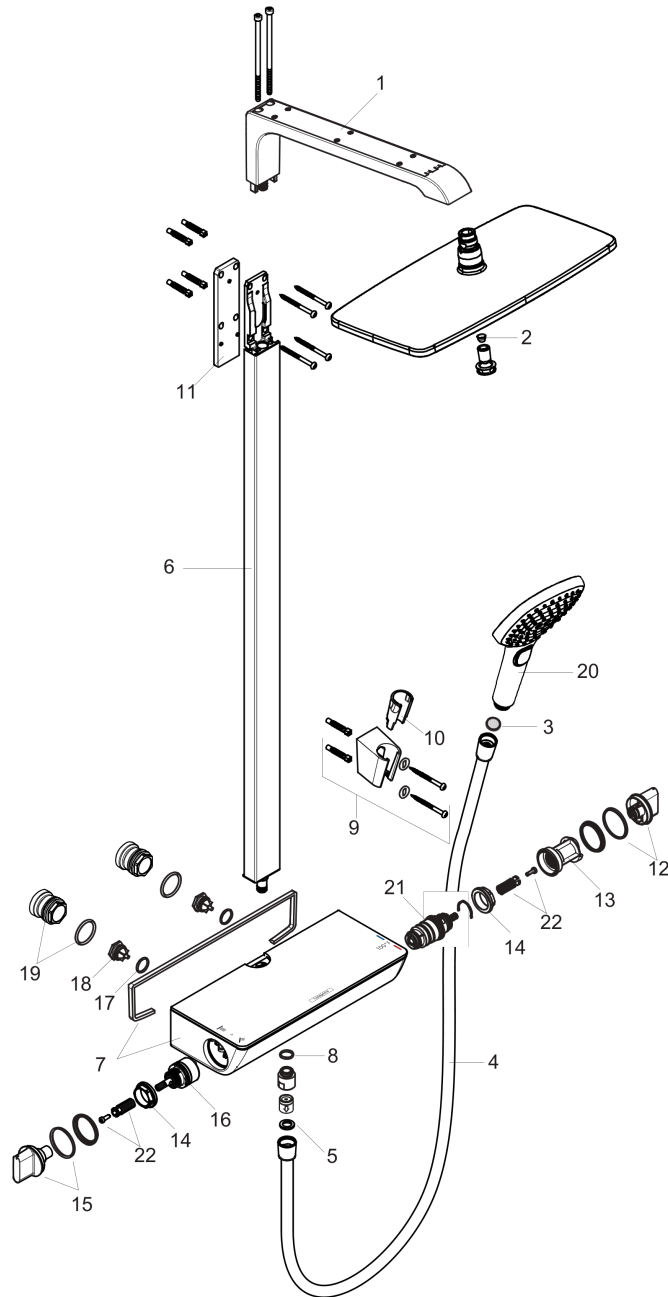

Raindance E
Showerpipe 360 1-Jet, 2.5 GPM
 Finishes : **chrome** Part no. : **27112001**

Description

Features

- Consists of: Showerhead, Handshower, Thermostatic shower mixer, Handshower hose, Handshower holder, Wallbar
- spray type overhead shower: RainAir
- Spray modes hand shower: RainAir, Rain, Whirl
- Shelf: shelf made of safety glass
- Shelf color: chrome or white
- surface of the shelf at colour variant -000 = mirror glass, at colour variant -400 = white glass
- Flow: 2.5 GPM (9.5 L/Min)
- CoolContact thermostat: Prevents the housing from heating up, making showering even safer
- Anti-scald 100° safety stop
- Integrated volume control/diverter for 2 functions
- Outlets may not be operated simultaneously
- Exposed installation
- Thermostatic cartridge

Technology

Design awards

Product image

Scale drawing

Raindance E
Showerpipe 360 1-Jet, 2.5 GPM
Finishes : **chrome** Part no. : **27112001**

Exploded drawing

Year of production: >04/14

Raindance E

Showerpipe 360 1-Jet, 2.5 GPM

Finishes : **chrome** Part no. : **27112001**

Spare parts list

Year of production: >04/14

Pos.	Description	Part no.	PC	PU
1	shower arm	92267000	0	1
2	filter	97735000	0	1
3	filter packing	94246000	0	1
4	shower hose Isiflex'B 1,60 m	28276000	0	1
5	seal	98058000	0	1
6	pipe with cover (850 mm)	92265000	0	1
7	escutcheon	98478001	0	1
8	O-ring 14x2	98129000	0	1
9	shower holder	28331000	0	1
10	guide	98918000	0	1
11	tile-matching-disk	95960000	0	1
12	handle for thermostat	95770000	0	1
13	safety set	95771000	0	1
14	nut	98913000	0	1
15	handle	95957000	0	1
16	shut off unit with selector	98283000	0	1
17	O-ring 17x2	98199000	0	1
18	non return valve (pressure-resistant up to 2 MPa)	95773000	0	1
19	set of S-unions	95772001	0	1
20	handshower	26521001	0	1
21	thermostat cartridge	98282000	0	1
22	handle fixing set	92130000	0	1