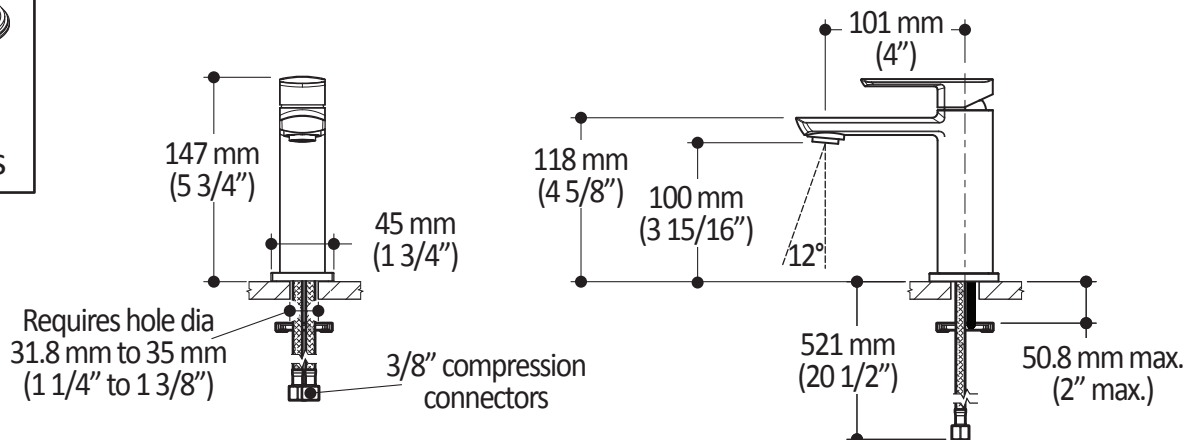

ONCE UPON A TIME...WATER®

GRAFIK™

BF1290 Single Hole Lavatory Faucet With Push Drain

SPECIFICATIONS

Features

- Solid brass construction
- Aerated, hidden and adjustable stream (12°)
- Single hole installation
- Push drain and overflow
- Ceramic disc cartridge
- Lead Free: low lead product (less than 0.25%)

Colors (Finishes)

- Chrome: BF1290-110
- Black and chrome: BF1290-150
- Pure Nickel: BF1290-125

Maximum flow rate

- 5.7 L/min (1.5 gpm)

Certifications

The specified model meets or exceeds the following standards:

Product dimensions:

Important: Dimensions are approximated and are subject to changes. Please refer to the installation instructions.

ONCE UPON A TIME...WATER®

1355, 2^e Rue du Parc industriel
Sainte-Marie (Québec)
Canada G6E 1G9