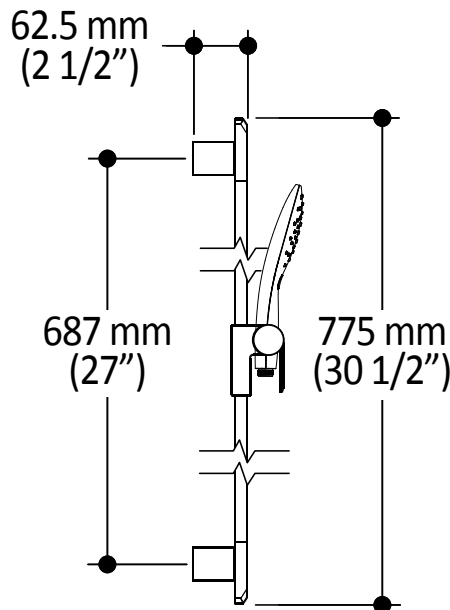

ONCE UPON A TIME...WATER®

BF1405

STANDARD: 2-jet handshower, wallbar and 60" flexible and soft PVC hose assembly

SPECIFICATIONS

Features

2-jet handshower (103574-XXX)

- Dimension: 106 mm (4-3/16")
- Anti-scale system with soft sprays
- Water G½ male inlet
- 2 direct positions and 1 shared position
- Max. flow 9.5 L/min (2.5 gpm) to 80 psi
- Plastic construction

Wallbar (102858-XXX)

- Total height of 699 mm (27-1/2")
- Locking system
- Plastic construction

60" flexible and soft PVC hose (101620-XXX)

- 1/2 female connection

Color (Finish)

- Chrome : BF1405-110

Certifications

The specified model meets or exceeds the following standards;

- ASME A112.18.1 / CSA B125.1

Packaging

- **Dimensions** : 832 mm x 152 mm x 89 mm (32-3/4" x 6" x 3-1/2")
- **Volume** : 0.40 cu ft (0.011 cu m)
- **Total weight**: 2.91 lb (1.32 kg)

Product dimensions:

Important : Dimensions are approximated and are subject to changes. Please refer to the installation instructions.

ONCE UPON A TIME...WATER®

1355, 2nd Street
Sainte-Marie (Quebec)
Canada G6E 1G9