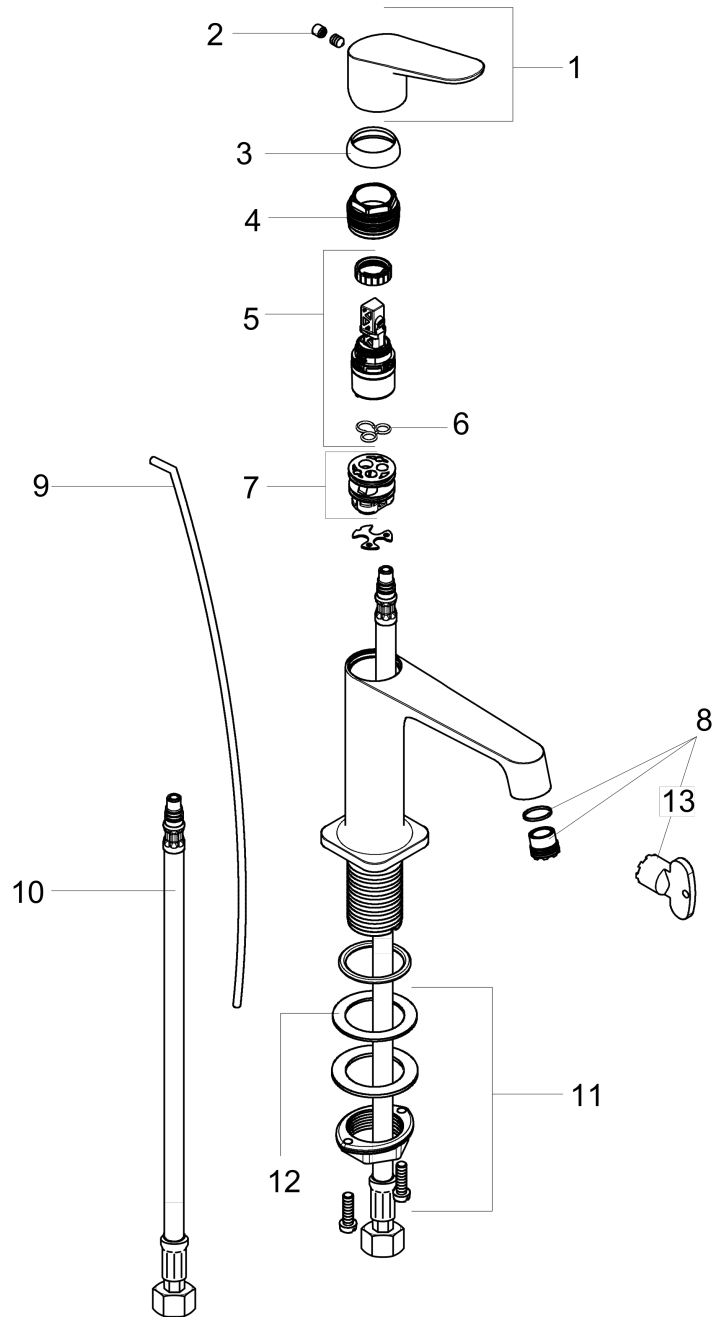

AXOR Citterio M
Axor Citterio M Single-Hole Faucet
 Finishes : **chrome** Part no. : **34010001**

Description

Features

- Aerated spray
- Flow: 1.2 GPM
- Ceramic cartridge
- Includes pop-up assembly

Item details

List Price \$ 600.00

Technology

Compliance

Product image

Scale drawing

AXOR Citterio M
Axor Citterio M Single-Hole Faucet
Finishes : **chrome** Part no. : **34010001**

Exploded drawing

Year of production: >01/09

AXOR Citterio M
Axor Citterio M Single-Hole Faucet
 Finishes : **chrome** Part no. : **34010001**

Spare parts list

Year of production: >01/09

Pos.	Description	Part no.	Price	PU
1	handle	34093000	-	1
2	screw cover	96762000	-	1
3	flange	98863000	-	1
4	nut	98864000	-	1
5	cartridge, assy	97685000	-	1
6	seal	98865000	-	1
7	adapter for cartridge	98866000	-	1
8	aerator laminar M16,5x1 (5 l/min)	95382000	-	1
9	pull rod	96923000	-	1
10	connection hose 18½" M8x0,75 3/8"	96321001	-	1
11	fixing set (Ø 32)	13961000	-	1
12	lever collar	97548000	-	1
13	special tool	98987000	-	1
a	pop up waste	88509000	-	1
b	fixation extension 35 mm	13898000	-	1