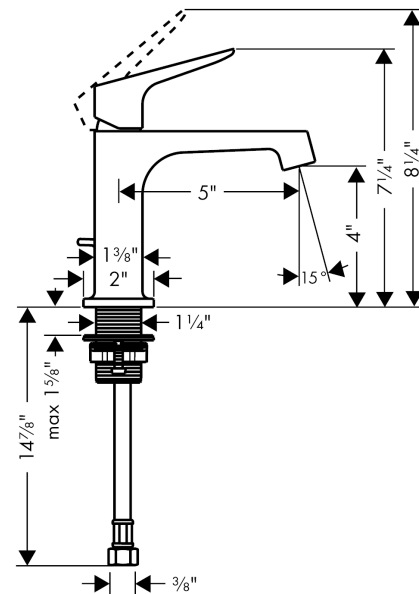

AXOR Citterio M
Axor Citterio M Single-Hole Faucet
 Finishes : **chrome** Part no. : **34010001**

Description

Features

- Aerated spray
- Flow: 1.2 GPM
- Ceramic cartridge
- Includes pop-up assembly

Item details

List Price \$ 600.00

Technology

Compliance

Product image

Scale drawing

AXOR Citterio M
Axor Citterio M Single-Hole Faucet
Finishes : **chrome** Part no. : **34010001**

Exploded drawing

Year of production: >01/09

AXOR Citterio M
Axor Citterio M Single-Hole Faucet
 Finishes : **chrome** Part no. : **34010001**

Spare parts list

Year of production: >01/09

Pos.	Description	Part no.	Price	PU
1	handle	34093000	-	1
2	screw cover	96762000	-	1
3	flange	98863000	-	1
4	nut	98864000	-	1
5	cartridge, assy	97685000	-	1
6	seal	98865000	-	1
7	adapter for cartridge	98866000	-	1
8	aerator laminar M16,5x1 (5 l/min)	95382000	-	1
9	pull rod	96923000	-	1
10	connection hose 18½" M8x0,75 3/8"	96321001	-	1
11	fixing set (Ø 32)	13961000	-	1
12	lever collar	97548000	-	1
13	special tool	98987000	-	1
a	pop up waste	88509000	-	1
b	fixation extension 35 mm	13898000	-	1