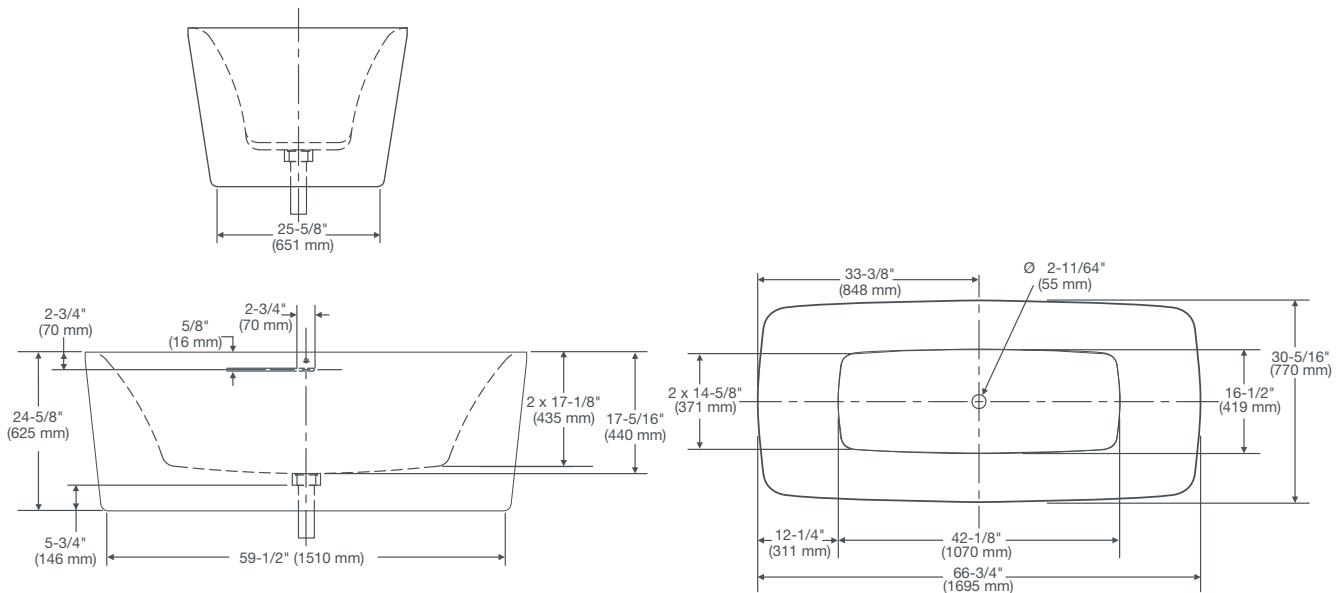

LYNDON[®]

SLIM FREESTANDING SOAKING TUB

D12536004.415

FEATURES

- Contemporary soaking tub design
- Center drain
- Acrylic with fiberglass reinforcement
- Integrated tub drain included
- 60 gallon (227 l.) capacity

DIMENSIONS

NOMINAL DIMENSIONS

66-3/4" x 30-5/16" x 24-5/8" (1695 x 770 x 625 mm)

COLORS/FINISHES

Canvas White (415)

COMPLIANCE CERTIFICATIONS

Meets or Exceeds CSA B45.5/IAPMOZ124

NOTES:

If installing a deck-mounting fitting, before drilling any holes: check for interference with drain overflow. Mounting holes drilled by installer.

Refer to installation instructions supplied with bathing pool for additional information. Fittings not included and must be ordered separately. Provide suitable reinforcement for all supports.

IMPORTANT:

Dimensions of fixtures are nominal and may vary within the range of tolerances established by CSA B45.5/IAPMO Z124. These measurements are subject to change or cancellation. No responsibility is assumed for use of superseded or voided leaflet.