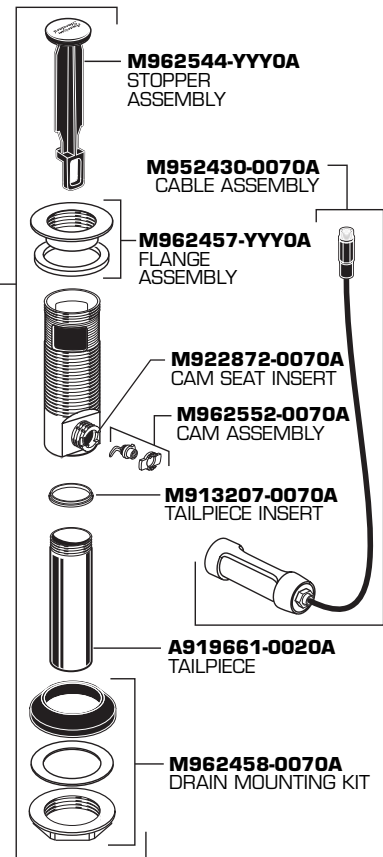

American Standard

TOWNSQUARE Center-Set Lavatory Faucet with Pop-up Drain

MODEL NUMBER

2555.201

Replace the "YYY" with appropriate finish code

CHROME	002
POLISHED BRASS	099
SATIN NICKEL	295

M952425-YYY0A
DRAIN ASSEMBLY

M919660-0020A
6" TAILPIECE
(NOT INCLUDED WITH FAUCET)

HOT LINE FOR HELP

For toll-free information and answers to your questions, call:

1-800-442-1902

Weekdays 8:00 a.m. to 6:00 p.m. EST

IN CANADA 1-800-387-0369 (TORONTO 1-905-306-1093)