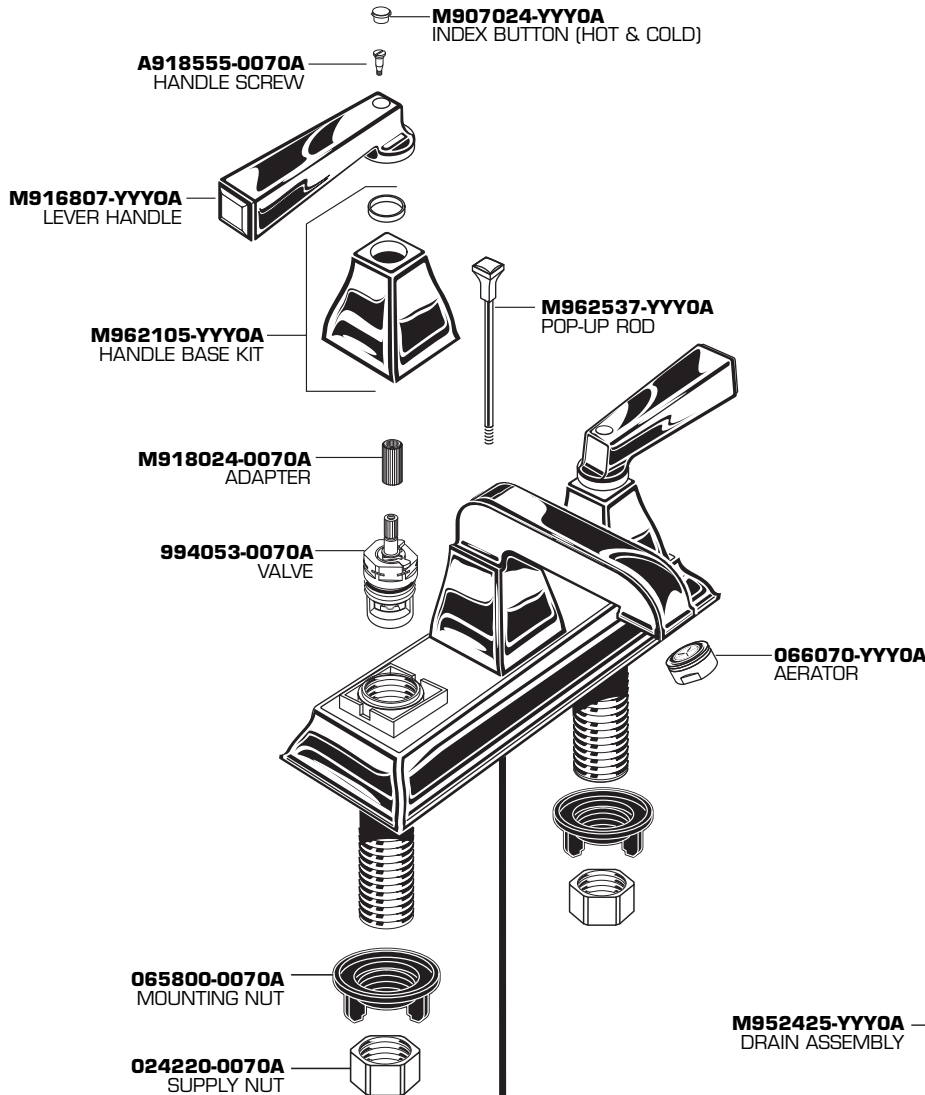

American Standard

TOWNSQUARE Center-Set Lavatory Faucet with Pop-up Drain

MODEL NUMBER

2555.201

Replace the "YYY" with appropriate finish code

CHROME	002
POLISHED BRASS	099
SATIN NICKEL	295

M952425-YYY0A
DRAIN ASSEMBLY

M919660-0020A
6" TAILPIECE
(NOT INCLUDED WITH FAUCET)

HOT LINE FOR HELP

For toll-free information and answers to your questions, call:

1-800-442-1902

Weekdays 8:00 a.m. to 6:00 p.m. EST

IN CANADA 1-800-387-0369 (TORONTO 1-905-306-1093)