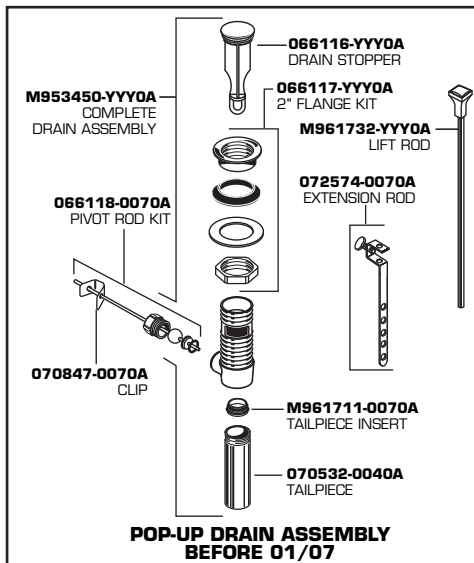

American Standard

TOWNSQUARE Center-Set Lavatory Faucet with Pop-up Drain

MODEL NUMBER

2555.201

Replace the "YYY" with appropriate finish code

CHROME	002
POLISHED BRASS	099
SATIN NICKEL	295

M952425-YYY0A
DRAIN ASSEMBLY

M919660-0020A
6" TAILPIECE
(NOT INCLUDED WITH FAUCET)

HOT LINE FOR HELP

For toll-free information and answers to your questions, call:

1-800-442-1902

Weekdays 8:00 a.m. to 6:00 p.m. EST

IN CANADA 1-800-387-0369 (TORONTO 1-905-306-1093)