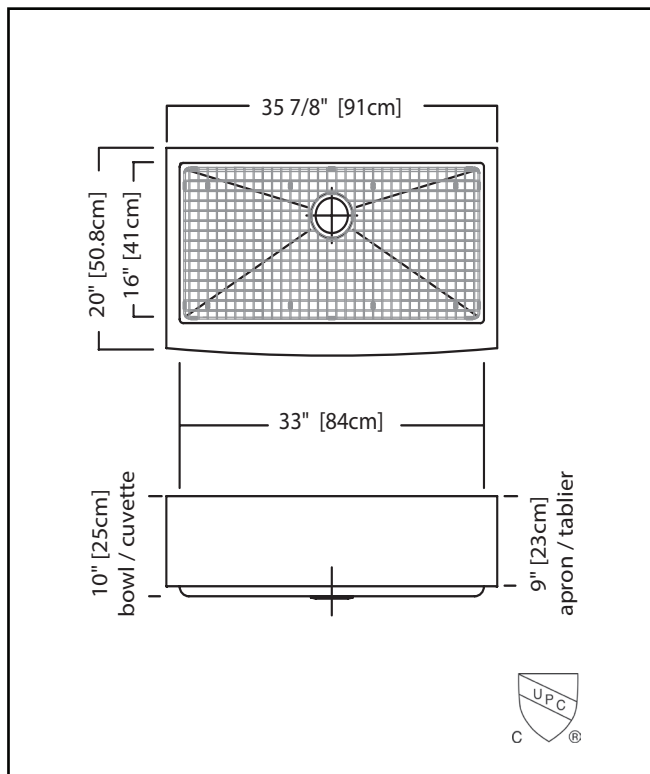

KINDRED

KINDRED COLLECTION

SINGLE BOWL 18 GAUGE APRON FRONT

MODEL: KCFS36B-10-10BG

- ✓ 18 gauge high quality stainless steel with exceptional resistance to staining and corrosion
- ✓ Deep bowl easily accommodates pots and pans and minimizes splashing
- ✓ Sound dampening pads and undercoating reduce clanking and splashing noises, so you can enjoy a quiet sink
- ✓ Rear off-set drain maximizes the usable bottom surface of the bowl while also creating extra cabinet space beneath the sink

TECHNICAL FEATURES

OVERALL SINK SIZE (OD)	20" FB x 35 7/8" LR
BOWL SIZE (ID)	16" FB x 33" LR x 10" DP
MINIMUM CABINET SIZE	36"
MATERIAL	18 Gauge
CORNER RADIUS	10 mm
STAINLESS STEEL FINISH	Commercial Satin
DRAIN HOLE LOCATION	Rear
INSTALLATION TYPE	Undermount Apron Front
SOUND COATING	Sound pads & Undercoating
WEIGHT	58.0 lbs
WARRANTY	Limited Lifetime
COUNTRY OF ORIGIN	China