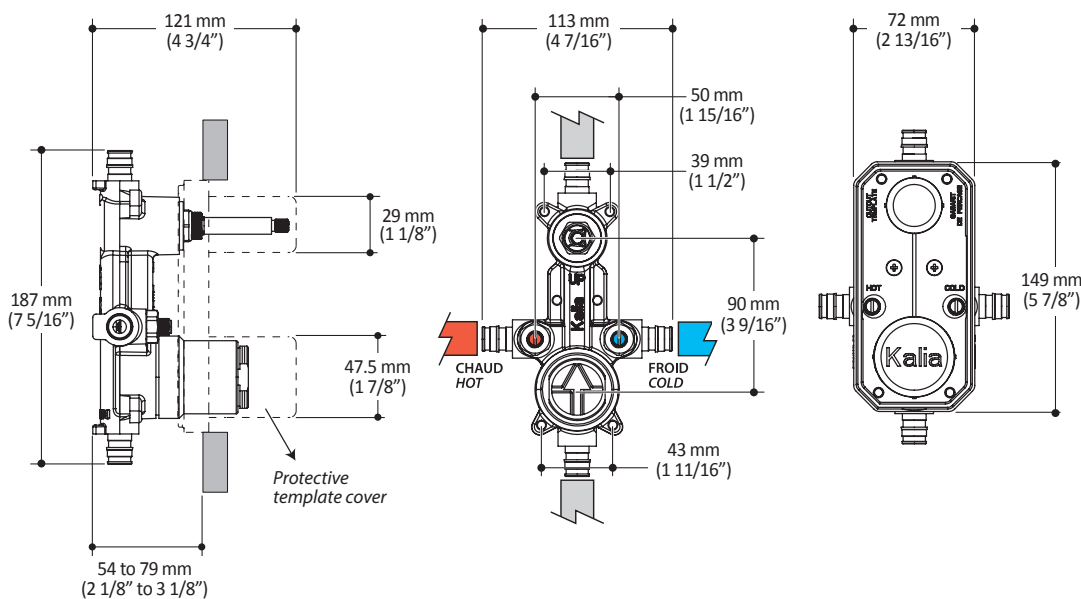

Features

- Solid brass construction
- Two male water inlets 1/2 XPEX
- Two male water outlets 1/2 XPEX
- Total adjustment of 25 mm (1”)
- Integrated service stops with check valve
- 2-way gradual diverter
- Support for better stability during installation included
- Equipped with a test-cap

Product dimensions:

Important: Dimensions are approximated and are subject to changes. Please refer to the installation instructions.