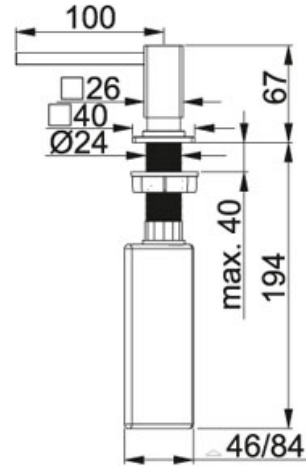

Soap dispenser SD2880 Stainless Steel | 119.0176.059

FAMILY : Kitchen solutions | SERIE : Soap dispenser | MODEL : SD2880 | FINISH : Stainless Steel | INSTALLATION TYPE : soap dispenser | SERIE : Centinox | INSTALLATION TYPE : Sink/Worktop | INSTALLATION TYPE : Faucet | INSTALLATION TYPE : Other | INSTALLATION TYPE : Other | INSTALLATION TYPE : Worktop/Sink | STYLE : Contemporary | PRODUCT LINE : Centinox

TECHNICAL DATA

Applicable to	Ø 25 mm (Montage auf Stein und Spüle)
Remarks FKS	Require 1 1/8" Hole
Version	Soapdispenser