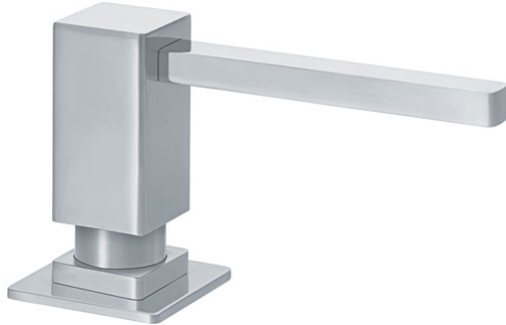

Soap dispenser SD2880 Stainless Steel | 119.0176.059

FAMILY : Kitchen solutions | SERIE : Soap dispenser | MODEL : SD2880 | FINISH : Stainless Steel | INSTALLATION TYPE : soap dispenser | SERIE : Centinox | INSTALLATION TYPE : Sink/Worktop | INSTALLATION TYPE : Faucet | INSTALLATION TYPE : Other | INSTALLATION TYPE : Other | INSTALLATION TYPE : Worktop/Sink | STYLE : Contemporary | PRODUCT LINE : Centinox

TECHNICAL DATA

Applicable to	Ø 25 mm (Montage auf Stein und Spüle)
Remarks FKS	Require 1 1/8" Hole
Version	Soapdispenser