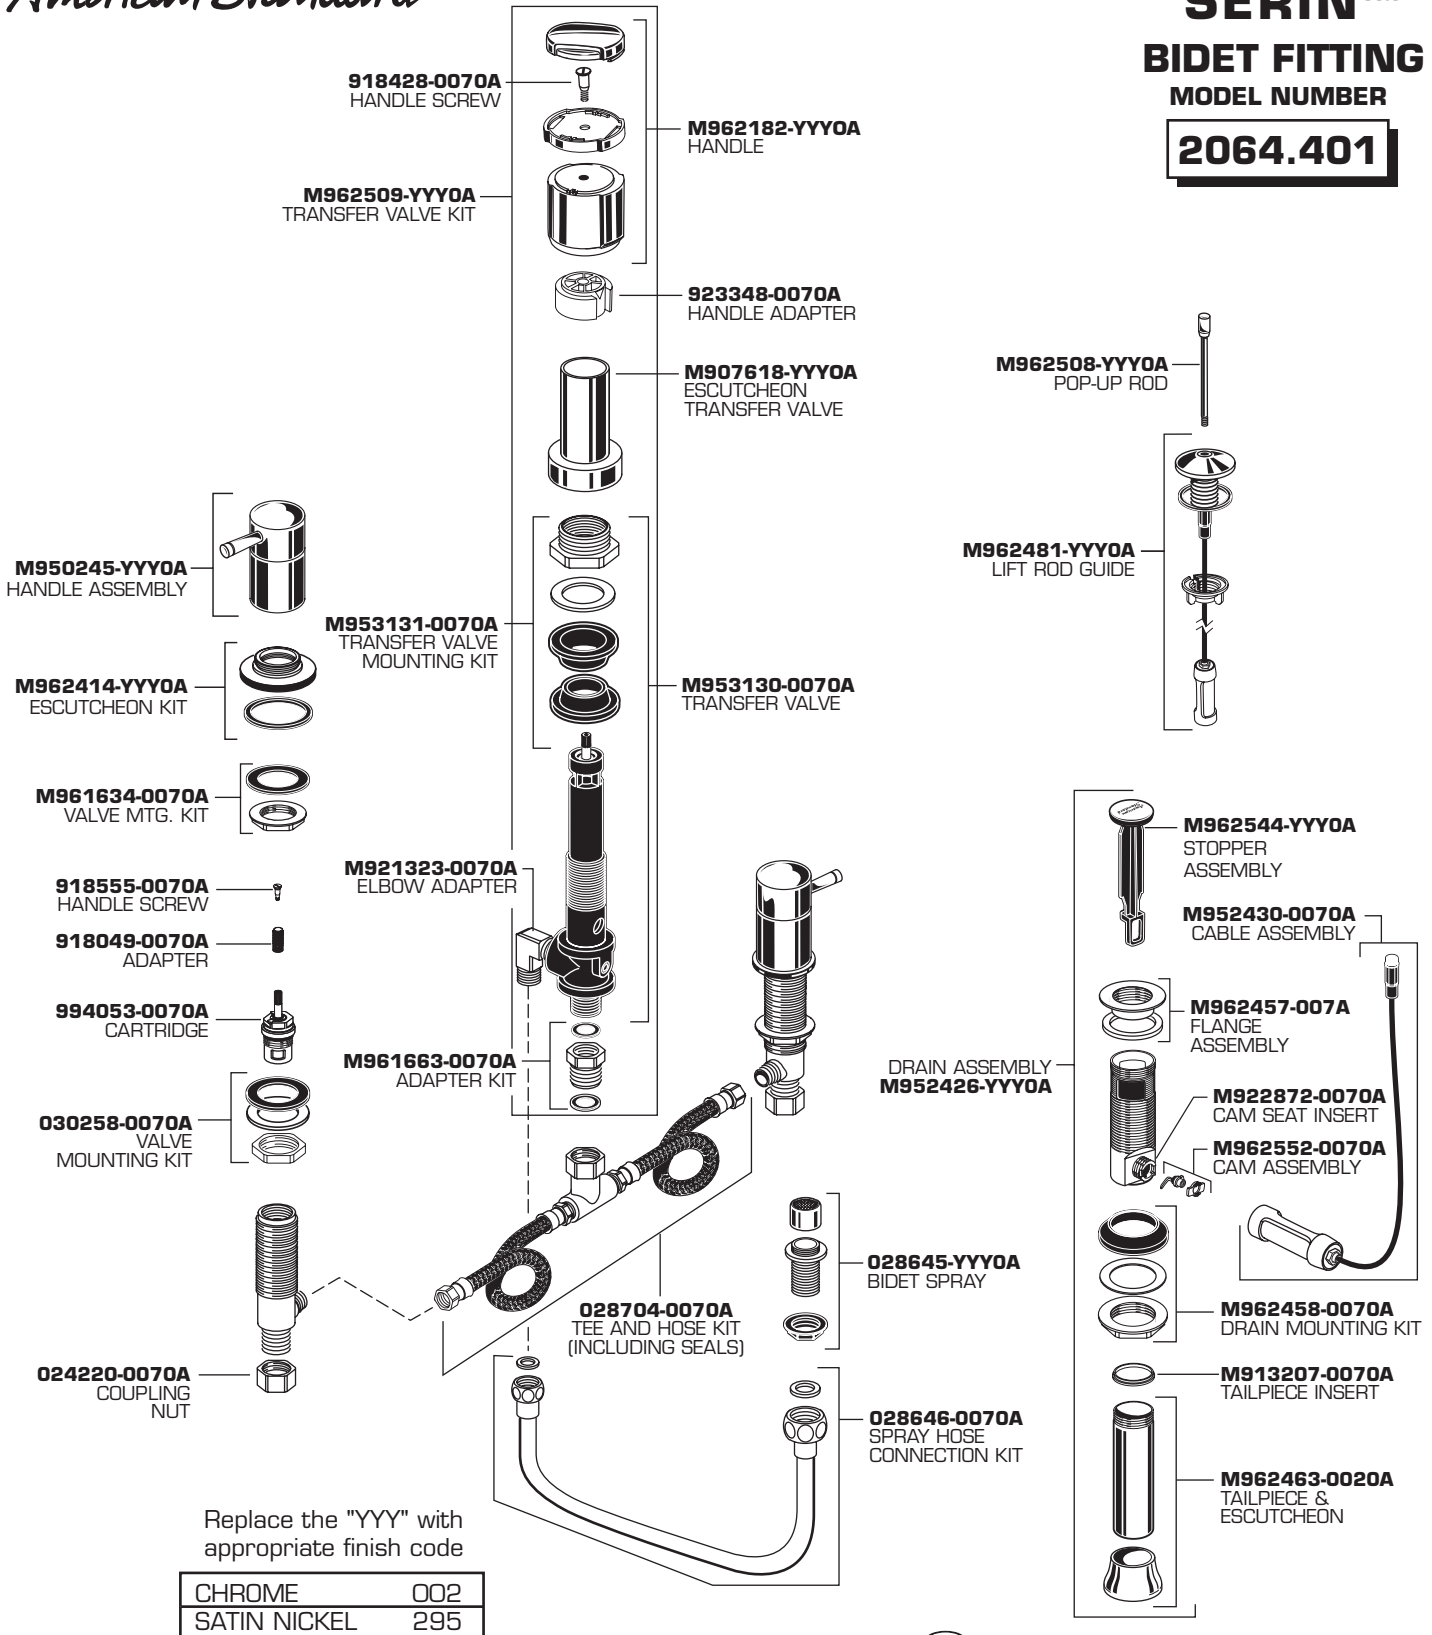

## SERIN™ BIDET FITTING MODEL NUMBER **2064.401**

Replace the "YYY" with appropriate finish code

CHROME	002
SATIN NICKEL	295

**HOT LINE FOR HELP**  
For toll-free information and answers to your questions, call:  
1-800-442-1902  
Weekdays 8:00 a.m. to 6:00 p.m. EST  
IN CANADA 1-800-387-0369 (TORONTO 1-905-306-1093)  
Weekdays 8:00 a.m. to 7:00 p.m. EST  
IN MEXICO 01-800-839-1200