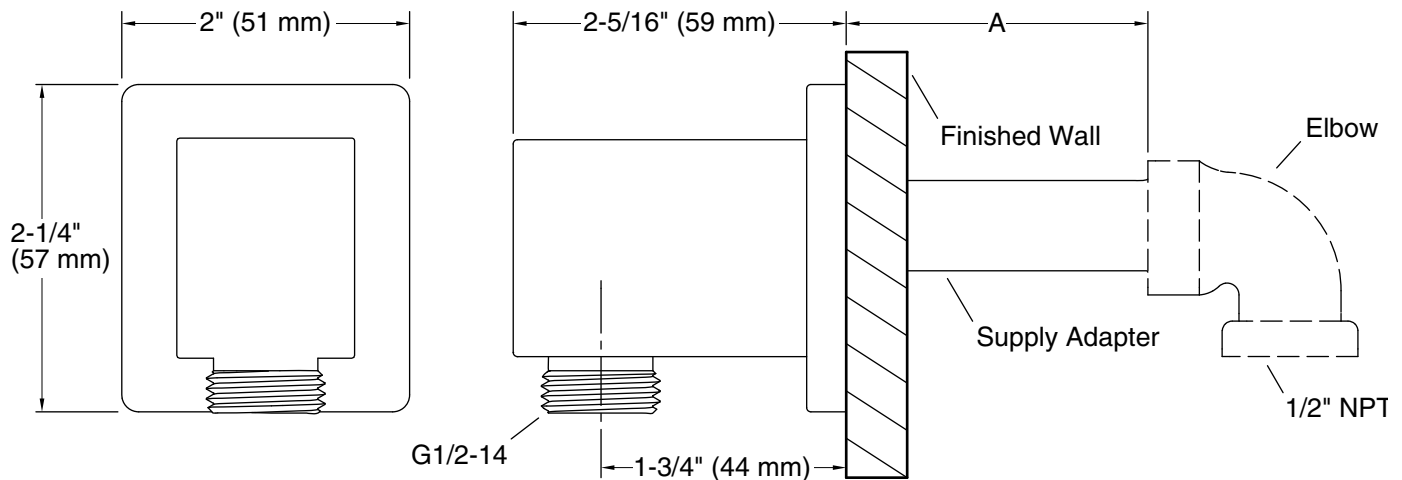

Supply Adapter	A
1218069 (included)	1-13/16" – 2-5/16" (46 mm – 59 mm)
1229031*	0 – 1/2" (0 – 13 mm)
1247986*	5/16" – 13/16" (8 mm – 21 mm)
1247985*	13/16" – 1-5/16" (21 mm – 33 mm)
1247984*	1-5/16" – 1-13/16" (33 mm – 46 mm)
1218070*	2-5/16" – 2-13/16" (59 mm – 71 mm)
1218071*	2-13/16" – 3-5/16" (71 mm – 84 mm)

*Sold Separately

Technical Information

All product dimensions are nominal.

Notes

Install this product according to the installation guide.

If dimension "A" is between 1-13/16" (46 mm) and 2-5/16" (59 mm) use the included supply adapter. For the other dimensions, order the appropriate supply adapter.