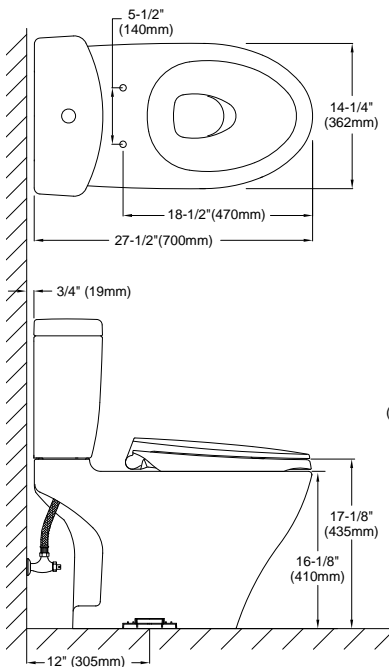

PRODUCT SPECIFICATION

The two-piece, universal height, low consumption Dual-Max flushing system toilet shall be 1.6GPF/0.9GPF. Toilet shall have high-profile tank, elongated front bowl and chrome push-button. Toilet shall be TOTO Model CST412MF_____.

CST412MF

Aquia® Close Coupled Toilet, 1.6GPF & 0.9 GPF

SPECIFICATIONS

- Water Use 1.6 GPF & 0.9GPF (6.0 LPF & 3.4LPF)
- Flush System Dual-Max
- Min. Water Pressure 8 psi (flowing)
- Water Surface 6" x 4-1/2"
- Trap Diameter 2-1/8"
- Rough-in 12"
- Trap Seal 2-1/8"
- Warranty One Year Limited Warranty
- Material Vitreous china
- Shipping Weight CT412F - 80lbs
ST412M - 30lbs
- Shipping Dimensions CT412F
30-3/4" L x 17-3/8" W
x 20-1/2" H

ST412M
17-1/4" L x 7-7/8" W
x 17-1/2" H

INSTALLATION NOTES

Back-to-Back Toilet Installations:
TOTO recommends the use of a nationally listed, double sanitary tee-wye only, in vertical waste stacks, in accordance with the stipulations noted in the majority of nationally recognized plumbing codes.

TOTO®

These dimensions and specifications are subject to change without notice