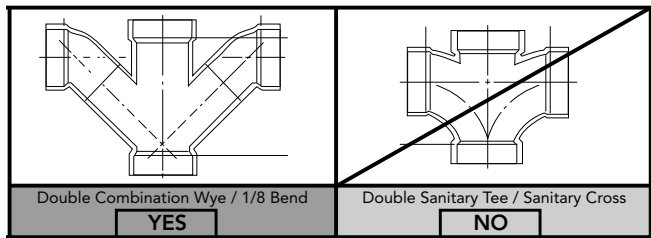

CST412MF

Aquia® Close Coupled Toilet, 1.6GPF & 0.9 GPF

SPECIFICATIONS

- Water Use 1.6 GPF & 0.9GPF (6.0 LPF & 3.4LPF)
- Flush System Dual-Max
- Min. Water Pressure 8 psi (flowing)
- Water Surface 6" x 4-1/2"
- Trap Diameter 2-1/8"
- Rough-in 12"
- Trap Seal 2-1/8"
- Warranty One Year Limited Warranty
- Material Vitreous china
- Shipping Weight CT412F - 80lbs
ST412M - 30lbs
- Shipping Dimensions CT412F
30-3/4" L x 17-3/8" W
x 20-1/2" H

ST412M
17-1/4" L x 7-7/8" W
x 17-1/2" H

INSTALLATION NOTES

Back-to-Back Toilet Installations:
TOTO recommends the use of a nationally listed, double sanitary tee-wye only, in vertical waste stacks, in accordance with the stipulations noted in the majority of nationally recognized plumbing codes.