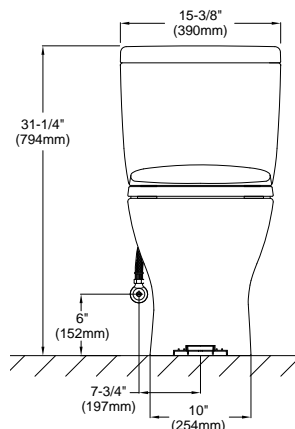

PRODUCT SPECIFICATION

The two-piece, universal height, low consumption Dual-Max flushing system toilet shall be 1.6GPF/0.9GPF. Toilet shall have high-profile tank, elongated front bowl and chrome push-button. Toilet shall be TOTO Model CST412MF_____.

CST412MF

Aquia® Close Coupled Toilet, 1.6GPF & 0.9 GPF

SPECIFICATIONS

- Water Use 1.6 GPF & 0.9GPF (6.0 LPF & 3.4LPF)
- Flush System Dual-Max
- Min. Water Pressure 8 psi (flowing)
- Water Surface 6" x 4-1/2"
- Trap Diameter 2-1/8"
- Rough-in 12"
- Trap Seal 2-1/8"
- Warranty One Year Limited Warranty
- Material Vitreous china
- Shipping Weight CT412F - 80lbs
ST412M - 30lbs
- Shipping Dimensions CT412F
30-3/4" L x 17-3/8" W
x 20-1/2" H

ST412M
17-1/4" L x 7-7/8" W
x 17-1/2" H

INSTALLATION NOTES

Back-to-Back Toilet Installations:
TOTO recommends the use of a nationally listed, double sanitary tee-wye only, in vertical waste stacks, in accordance with the stipulations noted in the majority of nationally recognized plumbing codes.

TOTO®

These dimensions and specifications are subject to change without notice