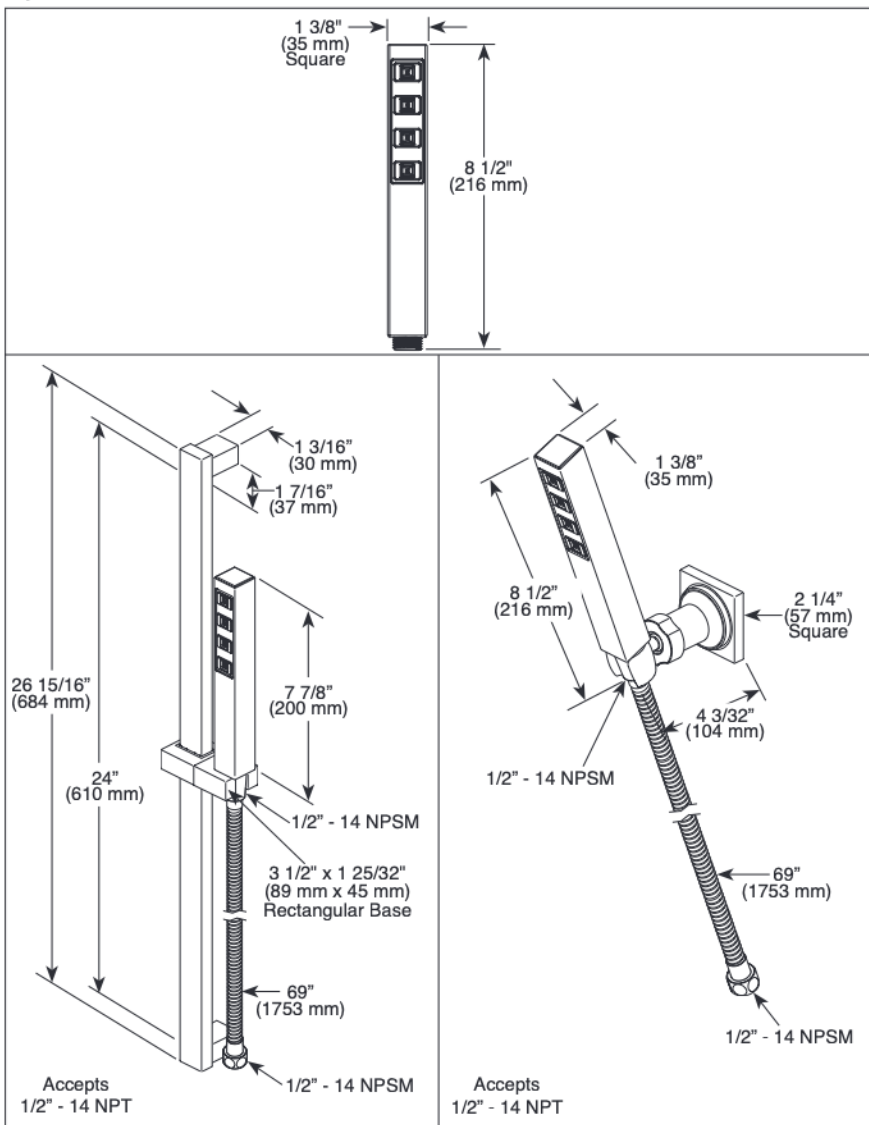

## STANDARD SPECIFICATIONS:

- Max. flow rate 1.75 gpm @ 80 psi, 6.6 L/min @ 550 kPa
- Self-cleaning H<sub>2</sub>Okinetic® spray holes
- Certified dual check valves for backflow protection
- 24" (610 mm) wall bar with adjustable slide (allows for adjustable shower height) - 51567 only. Not to be used as a Grab Bar. Not ADA compliant.
- Square wall mount bracket - 55567 only
- 60"-82" (1753 mm - 2083 mm) stretchable metal hose with matching finish
- Lumicoat™ is not applied to the slide bar or shower hose

### ▲ Designate proper finish suffix

- ◆ Your Delta Faucet hand shower incorporates a backflow protection system that has been tested to be in compliance with ASME A112.18.3, CSA B125.1 and ASME A112.18.1. It incorporates two certified check valves in series, which operate independently and are integral, non-serviceable parts of the wand assembly.