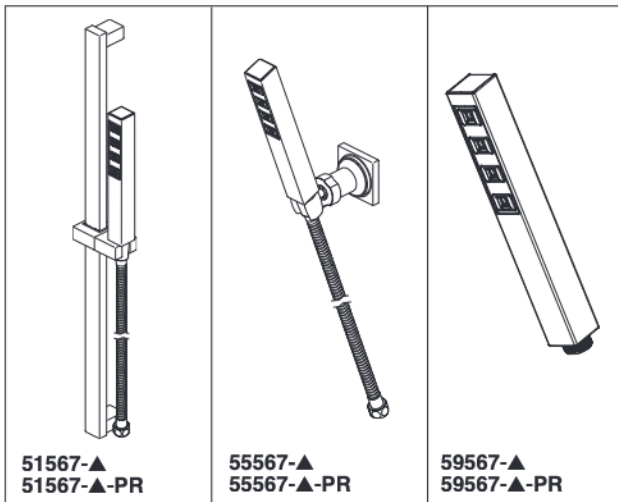

see what Delta can do™

H₂OKINETIC® HAND SHOWER

- Ara® Bath Collection
- Single Setting H₂Okinetic® Handshower

FEATURES:

- H₂Okinetic® PowerDrench Spray
- Lumicoat™ Finish (-PR models only)
- Lumicoat™ Finishes easily wipe clean without cleaners and chemicals on the products most commonly touched areas

STANDARD SPECIFICATIONS:

- Max. flow rate 1.75 gpm @ 80 psi, 6.6 L/min @ 550 kPa
- Self-cleaning H₂Okinetic® spray holes
- Certified dual check valves for backflow protection
- 24" (610 mm) wall bar with adjustable slide (allows for adjustable shower height) - 51567 only. Not to be used as a Grab Bar. Not ADA compliant.
- Square wall mount bracket - 55567 only
- 60"-82" (1753 mm - 2083 mm) stretchable metal hose with matching finish
- Lumicoat™ is not applied to the slide bar or shower hose

WARRANTY

- Parts and Finish - Lifetime limited warranty; or for commercial purchasers, 10 years for multi-family residential (apartments and condominiums) and 5 years for all other commercial uses, in each case from the date of purchase.
- Electronic Parts and Batteries (if applicable) - 5 years from the date of purchase; or for commercial purchasers, 1 year from the date of purchase. No warranty is provided on batteries.

COMPLIES WITH:

- ASME A112.18.1 / CSA B125.1 ♦
- EPA WaterSense®

Submitted Model No.: _____

Specific Features: _____