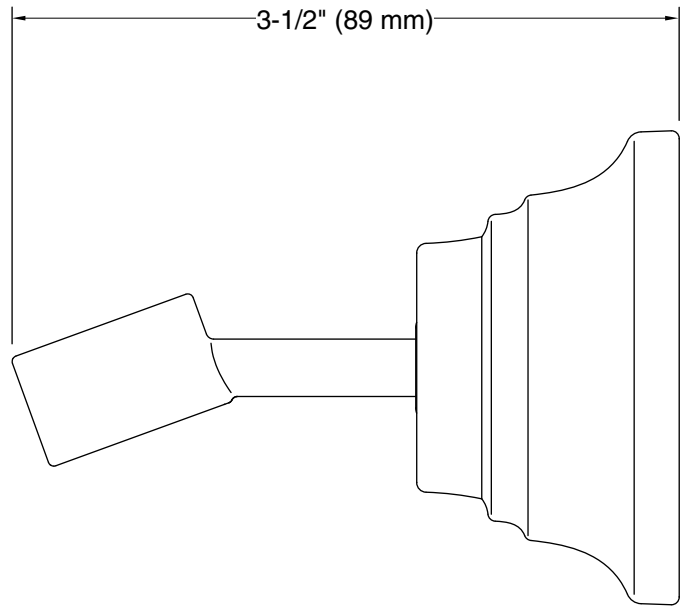

Technical Information

All product dimensions are nominal.

Material: Brass

Notes

Install this product according to the installation guide.