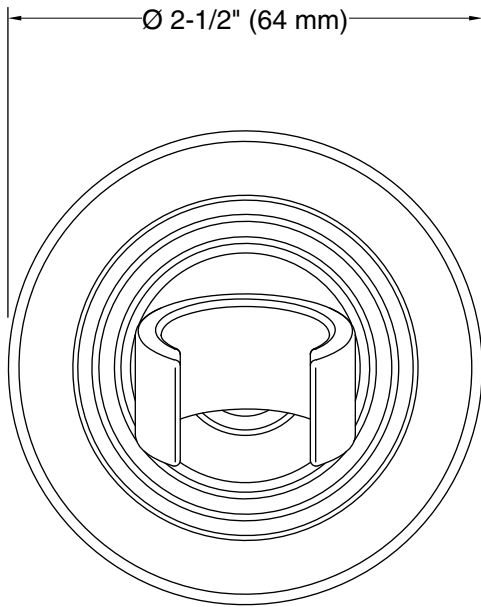

Technical Information

All product dimensions are nominal.

Material: Brass

Notes

Install this product according to the installation guide.