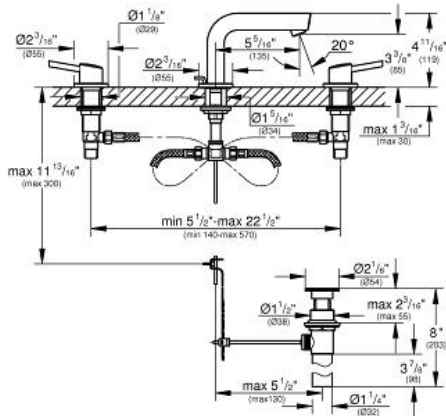

## 8" Widespread Two-Handle Bathroom Faucet

MODEL # 20572001

GROHE CANADA, INC. | 5900 Avebury Road, Mississauga, Ontario, Canada L5R 3M3  
 Phone: 905-271-2929 | Fax: 905-271-9494 | info@grohe.ca

Pure Freude  
an Wasser

### Product Description:

**CONCETTO**

**8" Widespread Two-Handle Bathroom Faucet**

### Standard Specification:

- GROHE SilkMove
- GROHE StarLight chrome finish
- GROHE EcoJoy technology for less water and perfect flow
- GROHE QuickFix installation system
- Ceramic disc valves
- Metal pop-up drain
- Stainless steel flex lines
- Faucet height below 6" when in use
- Max flow rate: 1.2 gpm (4.56 L/min)
- ADA Compliant