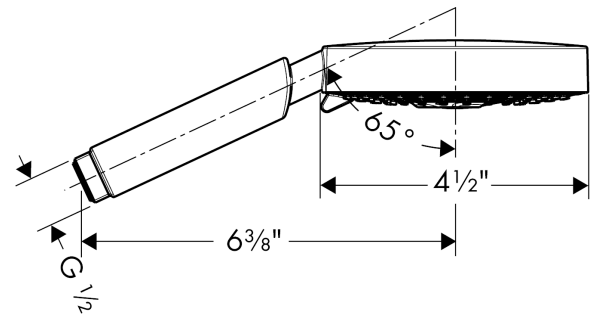

Raindance S

Handshower 120 3-Jet, 2.5 GPM

Finishes : **chrome** Part no. : **28514001**

Description

Features

- 95 no-clog spray channels
- Spray modes: RainAir, BalanceAir, WhirlAir
- Flow: 2.5 GPM

Item details

List Price \$ 216.00

Technology

Design awards

Compliance

Product image

Scale drawing

Raindance S

Handshower 120 3-Jet, 2.5 GPM

Finishes : **chrome** Part no. : **28514001**

Exploded drawing

Year of production: >03/10

Raindance S**Handshower 120 3-Jet, 2.5 GPM**Finishes : **chrome** Part no. : **28514001****Spare parts list**

Year of production: >03/10