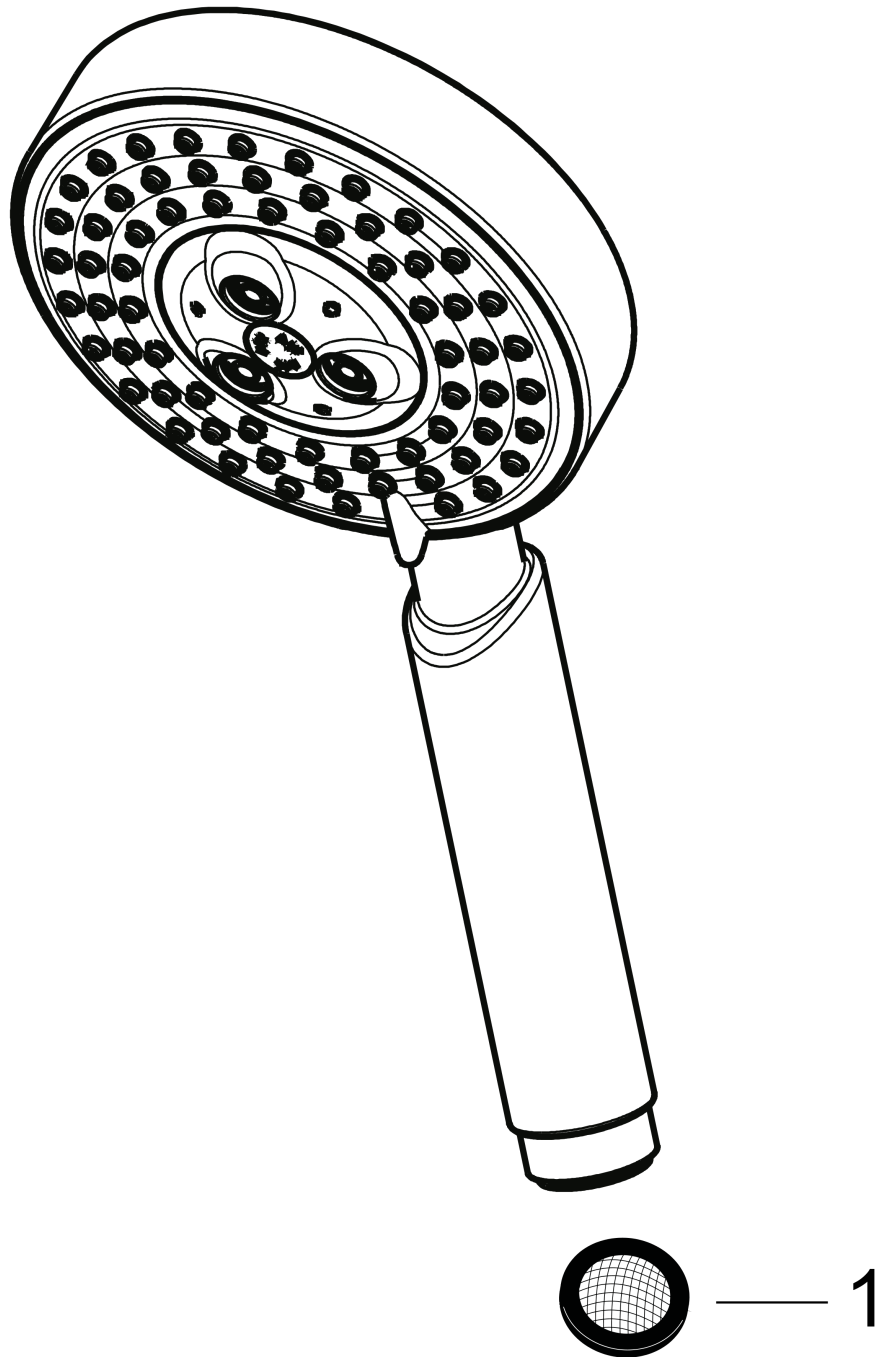

Raindance S

Handshower 120 3-Jet, 2.5 GPM

Finishes : **chrome** Part no. : **28514001**

Description

Features

- 95 no-clog spray channels
- Spray modes: RainAir, BalanceAir, WhirlAir
- Flow: 2.5 GPM

Item details

List Price \$ 216.00

Technology

Design awards

Compliance

Product image

Scale drawing

Raindance S

Handshower 120 3-Jet, 2.5 GPM

Finishes : **chrome** Part no. : **28514001**

Exploded drawing

Year of production: >03/10

Raindance S**Handshower 120 3-Jet, 2.5 GPM**Finishes : **chrome** Part no. : **28514001****Spare parts list**

Year of production: >03/10