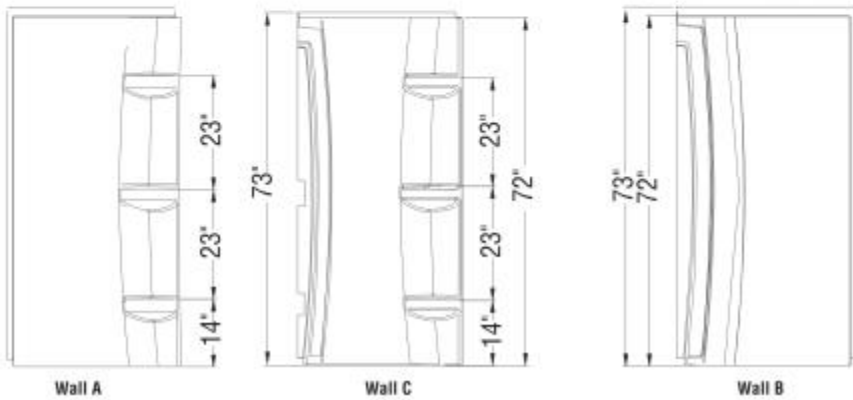

36 x 72 in. Acrylic Direct-to-Stud Back Wall

Model number:

105069-000-001-000

Dimensions: 36" x 1.5" x 72"

Installation: Direct-to-Stud

Material: Acrylic

Standard Features:

- Back wall
- Integrated convenient footrest
- Designed for ease of maintenance
- Easy front installation with snap clips

Product characteristics:

- Made in Canada
- Direct-to-Stud Installation
- Built-in Shelves

Standard Colors:

White

Certifications

MAAX products adhere to one or more of the following certifications:

MAAX

36 x 72 in. Acrylic Direct-to-Stud Back Wall

Model number:

105069-000-001-000

Dimensions: 36" x 1.5" x 72"

Installation: Direct-to-Stud

Material: Acrylic

Wall A

Wall C

Wall B

All dimensions are approximate. Structure measurements must be verified against the unit to ensure proper fit.

Project:

Contractor:

Representative:

Date:

Tel:

Notes:

MAAX