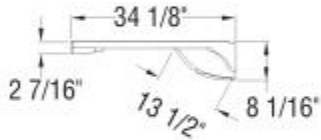

36 x 72 in. Acrylic Direct-to-Stud Back Wall

Model number:

105069-000-001-000

Dimensions: 36" x 1.5" x 72"

Installation: Direct-to-Stud

Material: Acrylic

Standard Features:

- Back wall
- Integrated convenient footrest
- Designed for ease of maintenance
- Easy front installation with snap clips

Product characteristics:

- Made in Canada
- Direct-to-Stud Installation
- Built-in Shelves

Standard Colors:

White

Certifications

MAAX products adhere to one or more of the following certifications:

MAAX

36 x 72 in. Acrylic Direct-to-Stud Back Wall

Model number:

105069-000-001-000

Dimensions: 36" x 1.5" x 72"

Installation: Direct-to-Stud

Material: Acrylic

Wall A

Wall C

Wall B